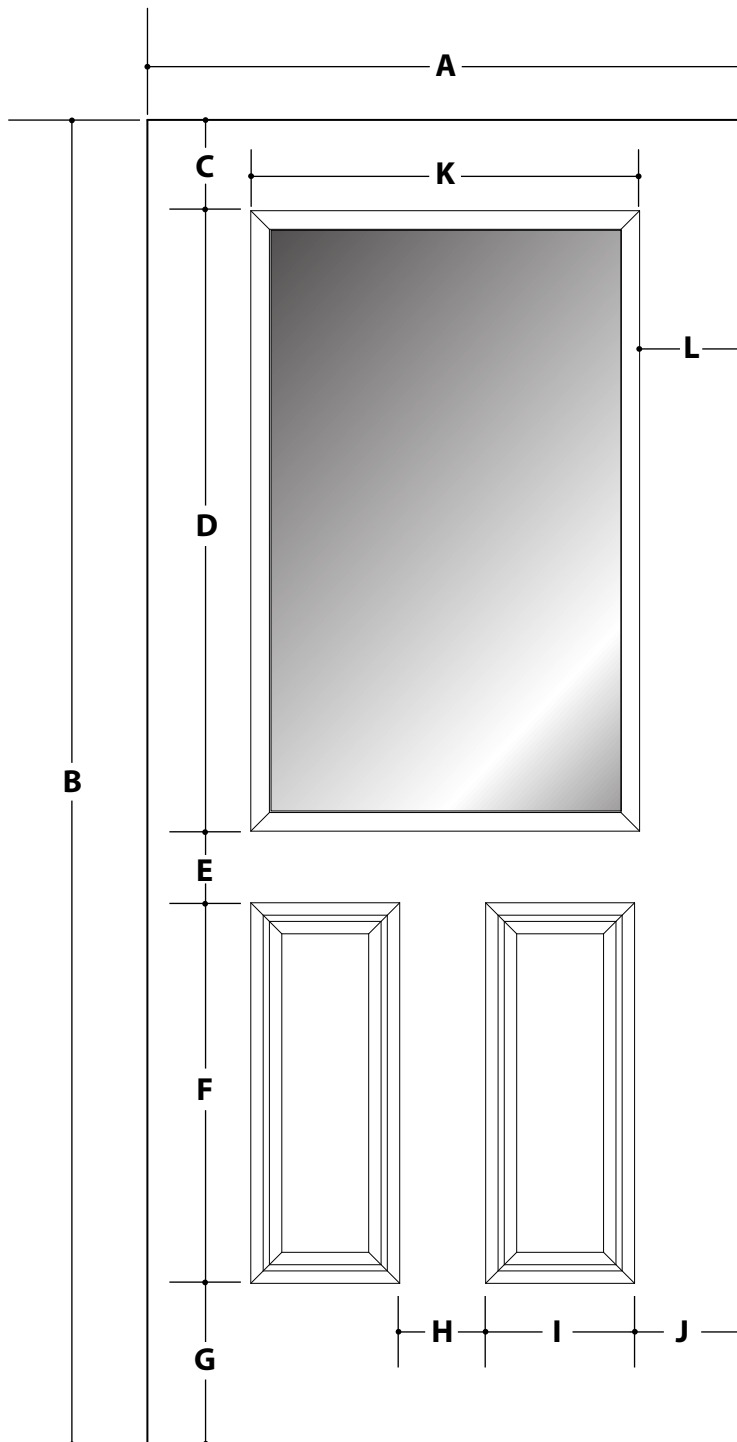

CODEL DOORS

6/8 STEEL **HALFLITE**

2' 6"							
A	29-3/4"	D	38"	G	8"	J	4-3/4"
B	79"	E	4-1/4"	H	3-1/4"	K	22"
C	5"	F	23-3/4"	I	8-1/2"	L	3-7/8"
2' 8"							
A	31-3/4"	D	38"	G	8"	J	4-5/8"
B	79"	E	4-1/4"	H	4-1/2"	K	24"
C	5"	F	23-3/4"	I	9"	L	3-7/8"
2' 10"							
A	33-3/4"	D	38"	G	8"	J	5-5/8"
B	79"	E	4-1/4"	H	4-1/2"	K	24"
C	5"	F	23-3/4"	I	9"	L	4-7/8"
3' 0"							
A	35-3/4"	D	38"	G	8"	J	6-5/8"
B	79"	E	4-1/4"	H	4-1/2"	K	24"
C	5"	F	23-3/4"	I	9"	L	5-7/8"