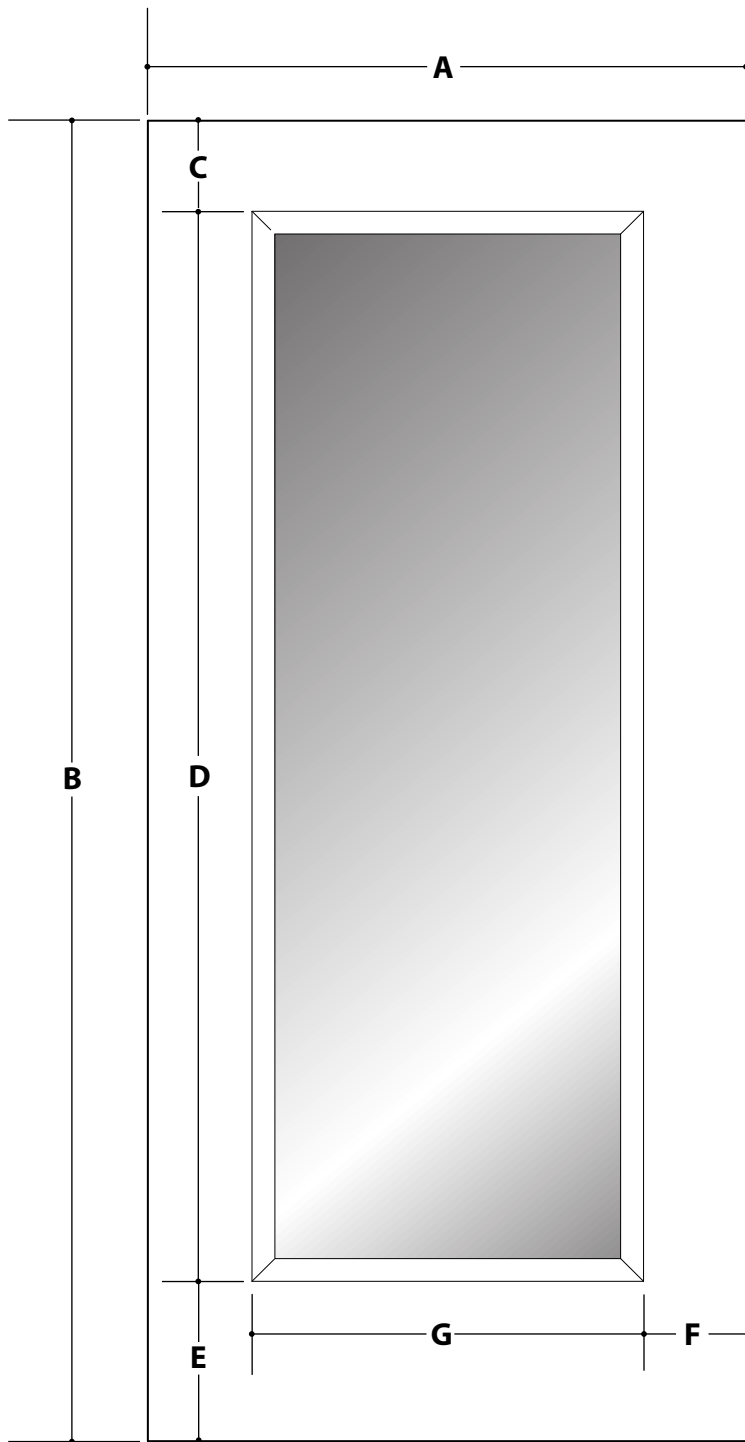

CODEL DOORS

6/8 STEEL

FULL LITE

2' 0"					
A	23-3/4"	D	66"	G	16"
B	79"	E	8"	H	
C	5"	F	3-7/8"	I	
2' 4"					
A	27-3/4"	D	66"	G	16"
B	79"	E	8"	H	
C	5"	F	5-7/8"	I	
2' 6"					
A	29-3/4"	D	66"	G	22"
B	79"	E	8"	H	
C	5"	F	3-7/8"	I	
2' 8"					
A	31-3/4"	D	66"	G	24"
B	79"	E	8"	H	
C	5"	F	3-7/8"	I	
2' 10"					
A	33-3/4"	D	66"	G	24"
B	79"	E	8"	H	
C	5"	F	4-7/8"	I	
3' 0"					
A	35-3/4"	D	66"	G	24"
B	79"	E	8"	H	
C	5"	F	5-7/8"	I	
3' 6"					
A	41-3/4"	D	66"	G	28"
B	79"	E	8"	H	
C	5"	F	6-7/8"	I	