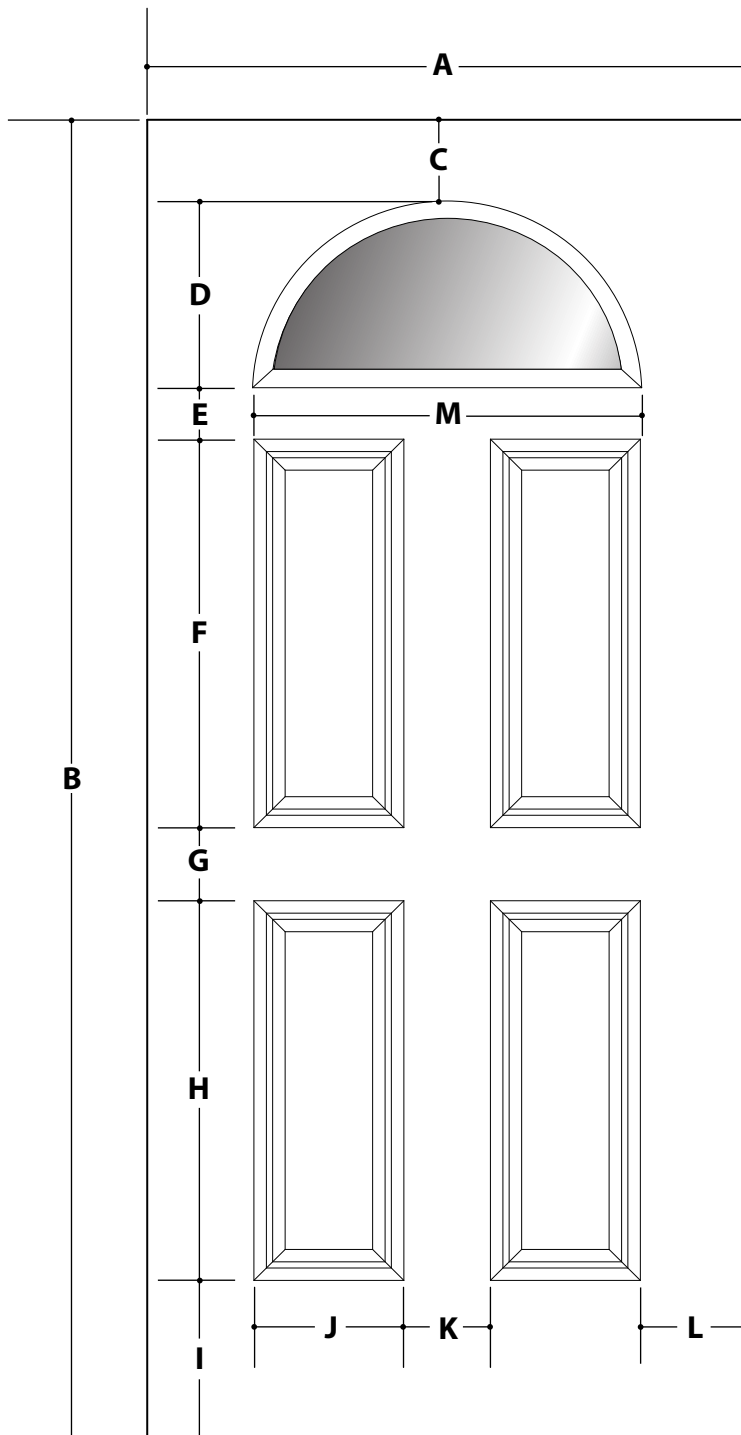

CODEL DOORS

6/8 STEEL

CW

2' 6"									
A	31-3/4"	D	10-3/4"	G	5-1/2"	J	9"	M	22-3/4"
B	79"	E	4-1/8"	H	23-3/4"	K	4-1/2"		
C	3-1/2"	F	22-1/2"	I	8-1/8"	L	3-5/8"		
2' 8"									
A	31-3/4"	D	10-3/4"	G	5-1/2"	J	9"	M	22-3/4"
B	79"	E	4-1/8"	H	23-3/4"	K	4-1/2"		
C	3-1/2"	F	22-1/2"	I	8-1/8"	L	4-5/8"		
2' 10"									
A	33-3/4"	D	10-3/4"	G	5-1/2"	J	9"	M	22-3/4"
B	79"	E	4-1/8"	H	23-3/4"	K	4-1/2"		
C	3-1/2"	F	22-1/2"	I	8-1/8"	L	5-5/8"		
3' 0"									
A	35-3/4"	D	10-3/4"	G	5-1/2"	J	9"	M	22-3/4"
B	79"	E	4-1/8"	H	23-3/4"	K	4-1/2"		
C	3-1/2"	F	22-1/2"	I	8-1/8"	L	6-5/8"		