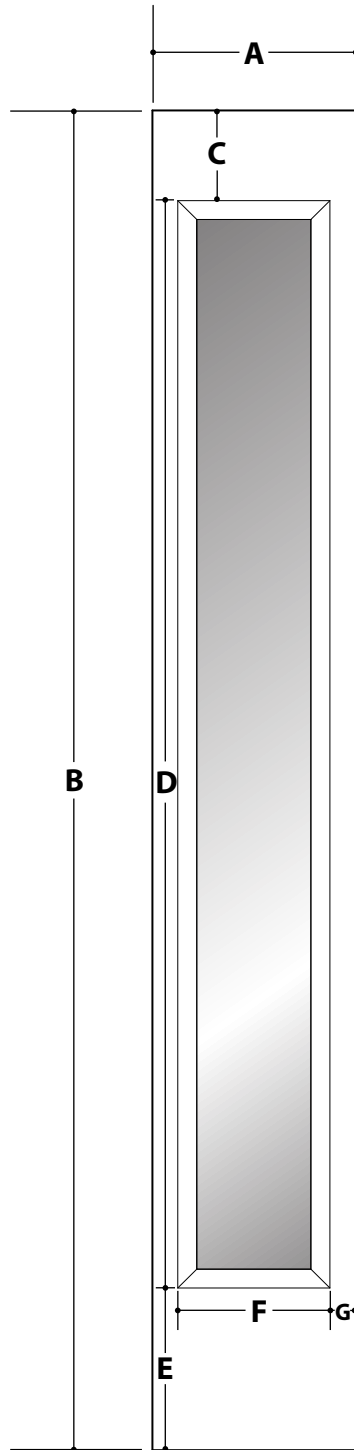

# CODEL DOORS

6/8 STEEL

**CSL20**

12"					
A	11-7/8"	D	65-7/8"	G	1-1/2"
B	79-1/4"	E	8-3/16"	H	
C	5"	F	8-3/4"	I	
14"					
A	13-7/8"	D	65-7/8"	G	2-1/2"
B	79-1/4"	E	8-3/16"	H	
C	5"	F	8-3/4"	I	