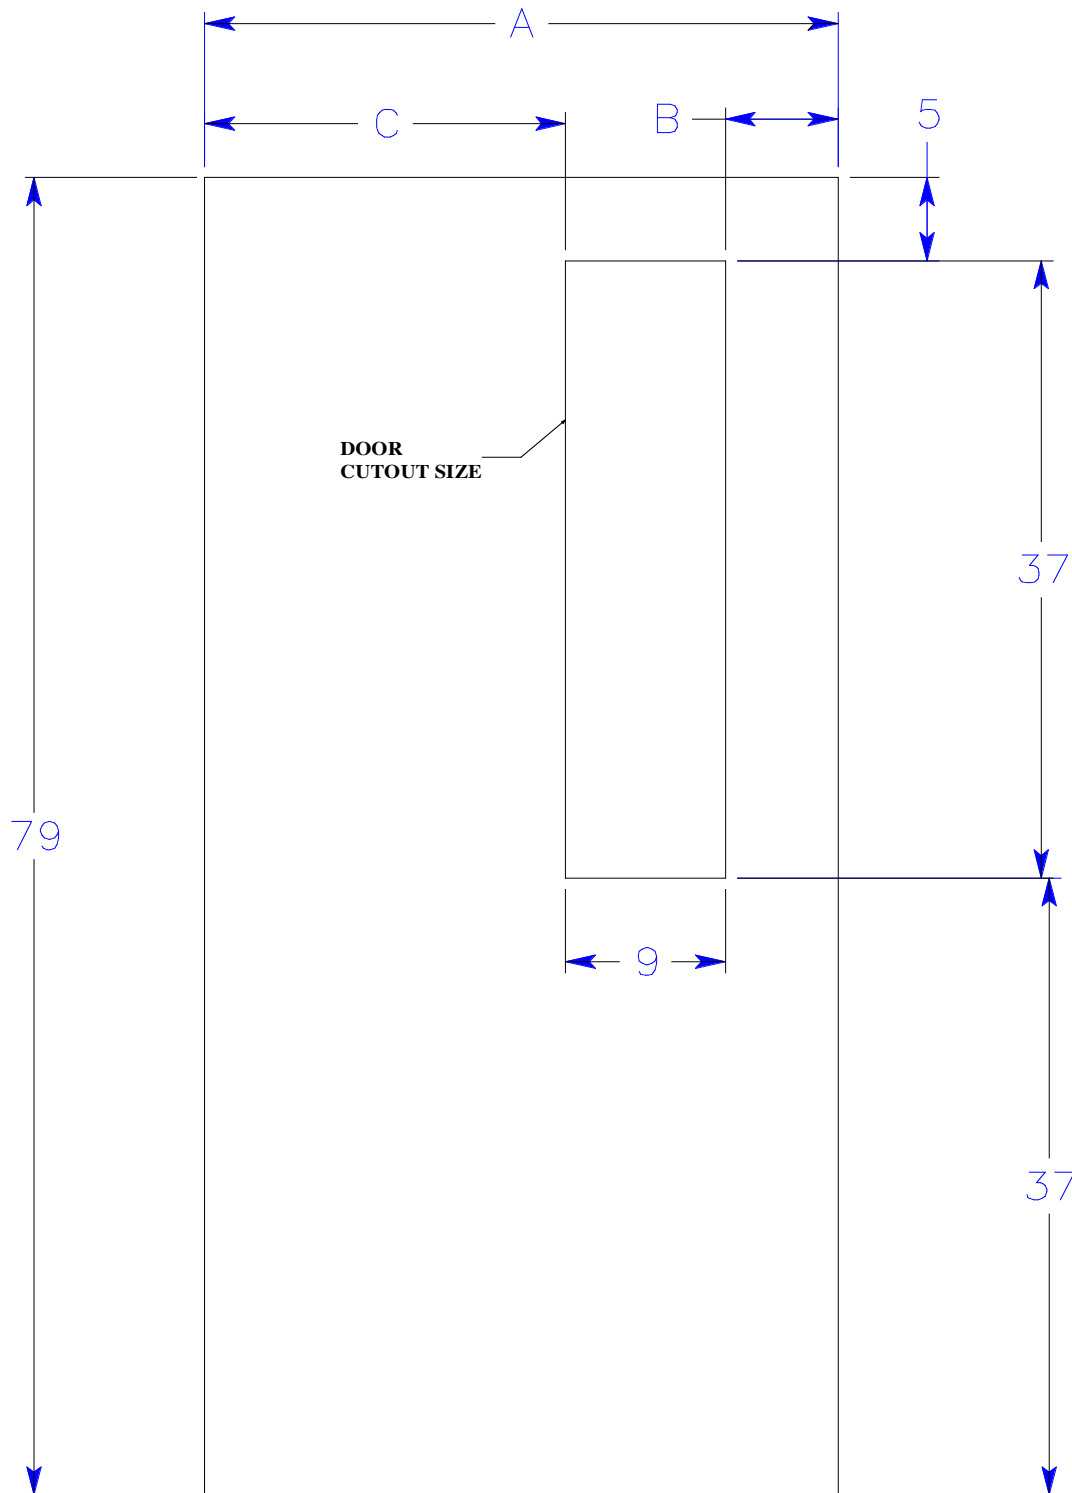

CODEL DOORS

6/8 STEEL

836

2' 0"	
A	23-3/4"
B	6-3/8"
C	8-3/8"
2' 4"	
A	27-3/4"
B	6-3/8"
C	12-3/8"
2' 6"	
A	29-3/4"
B	6-3/8"
C	14-3/8"
2' 8"	
A	31-3/4"
B	6-3/8"
C	16-3/8"
2' 10"	
A	33-3/4"
B	6-3/8"
C	18-3/8"
3' 0"	
A	35-3/4"
B	6-3/8"
C	20-3/8"
3' 6"	
A	41-3/4"
B	6-3/8"
C	22-3/8"