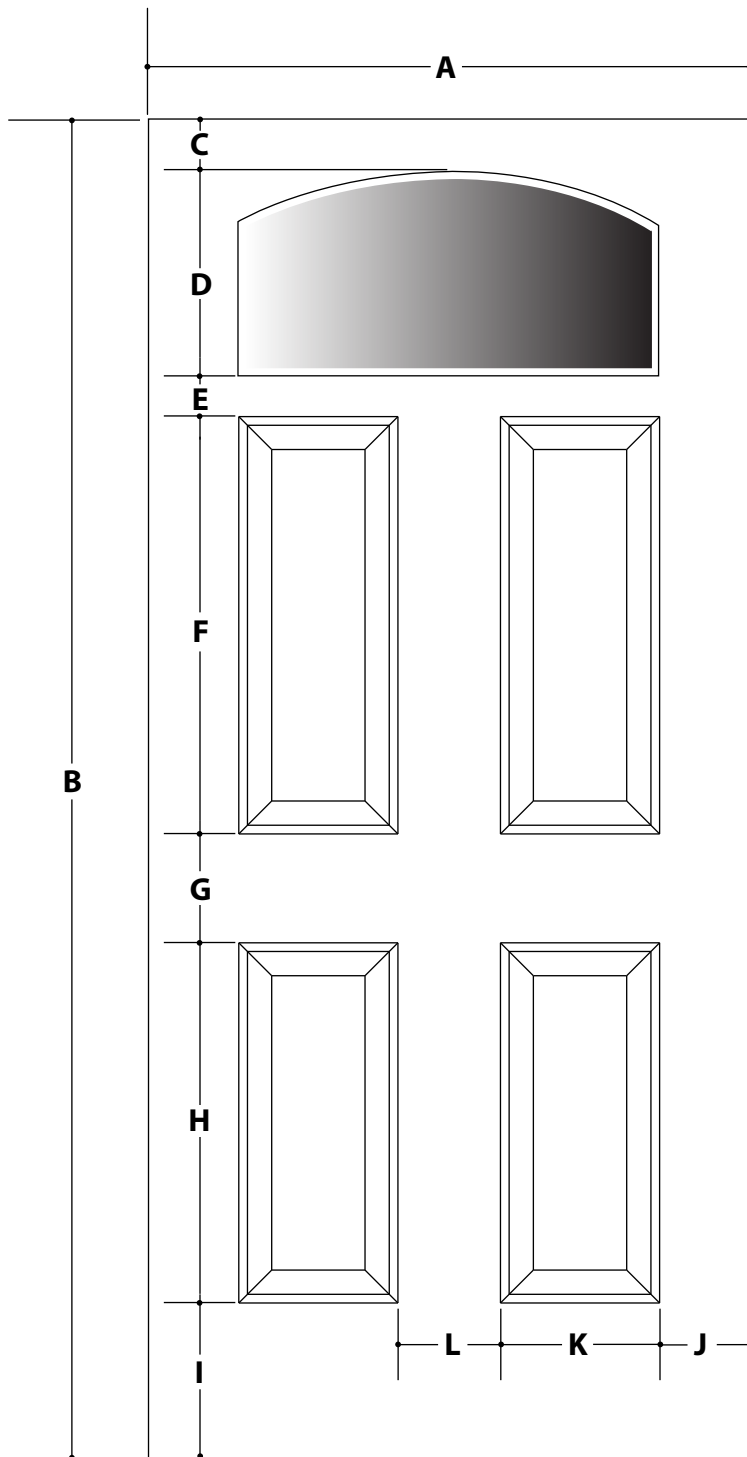

# CODEL DOORS

6/8 STEEL

648

2' 8"					
A	31-3/4"	F	22-1/2"	K	9"
B	79"	G	5-1/2"	L	4-1/2"
C	3"	H	23-3/4"		
D	12"	I	8-1/8"		
E	4-1/8"	J	4-5/8"		
2' 10"					
A	33-3/4"	F	22-1/2"	K	9"
B	79"	G	5-1/2"	L	4-1/2"
C	3"	H	23-3/4"		
D	12"	I	8-1/8"		
E	4-1/8"	J	5-5/8"		
3' 0"					
A	35-3/4"	F	22-1/2"	K	9"
B	79"	G	5-1/2"	L	4-1/2"
C	3"	H	23-3/4"		
D	12"	I	8-1/8"		
E	4-1/8"	J	6-5/8"		