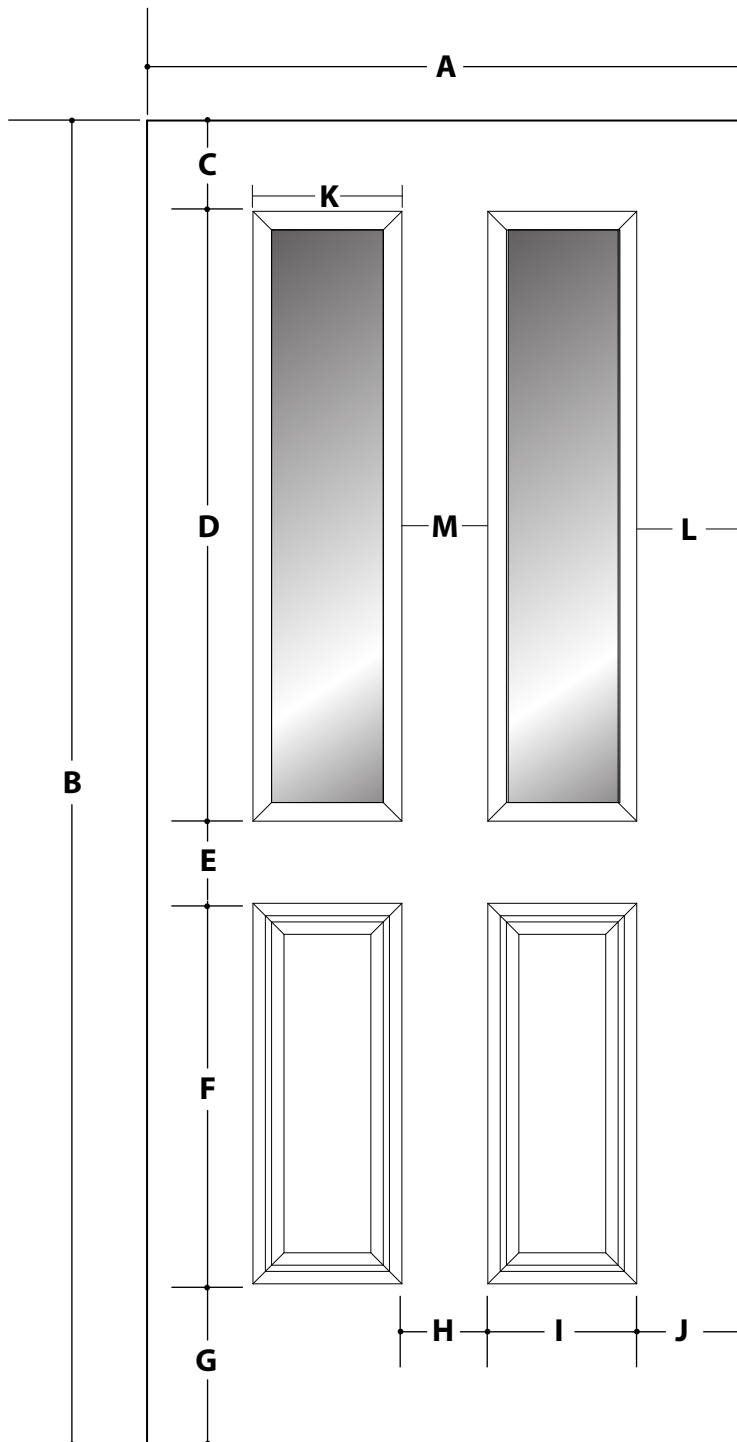

# CODEL DOORS

6/8 STEEL

622

2' 6"									
A	29-3/4"	D	38"	G	8"	J	4-3/4"	M	1-3/4"
B	79"	E	4-1/4"	H	3-1/4"	K	10"		
C	5"	F	23-3/4"	I	8-1/2"	L	4"		
2' 8"									
A	31-3/4"	D	38"	G	8"	J	4-5/8"	M	3-1/2"
B	79"	E	4-1/4"	H	4-1/2"	K	10"		
C	5"	F	23-3/4"	I	9"	L	4-1/8"		
2' 10"									
A	33-3/4"	D	38"	G	8"	J	5-5/8"	M	3-1/2"
B	79"	E	4-1/4"	H	4-1/2"	K	10"		
C	5"	F	23-3/4"	I	9"	L	5-1/8"		
3' 0"									
A	35-3/4"	D	38"	G	8"	J	6-5/8"	M	3-1/2"
B	79"	E	4-1/4"	H	4-1/2"	K	10"		
C	5"	F	23-3/4"	I	9"	L	6-1/8"		