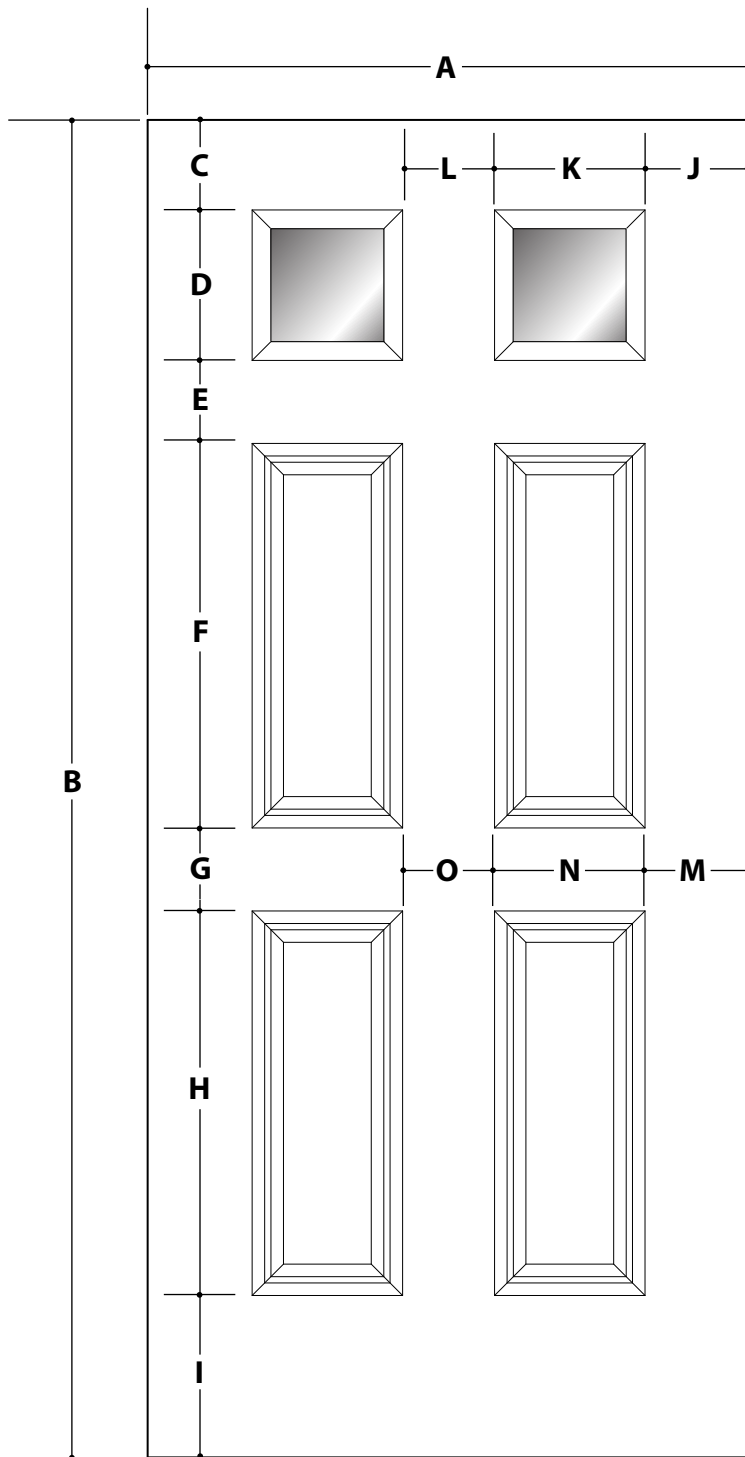

CODEL DOORS

6/8 STEEL

62

2' 6"

A	31-3/4"	F	22-1/2"	K	10"
B	79"	G	5-1/4"	L	3-1/2"
C	5"	H	23-3/4"	M	3-5/8"
D	8"	I	8"	N	9"
E	6-1/2"	J	4-1/8"	O	4-1/2"

2' 8"

A	31-3/4"	F	22-1/2"	K	10"
B	79"	G	5-1/4"	L	3-1/2"
C	5"	H	23-3/4"	M	4-5/8"
D	8"	I	8"	N	9"
E	6-1/2"	J	4-1/8"	O	4-1/2"

2' 10"

A	33-3/4"	F	22-1/2"	K	10"
B	79"	G	5-1/4"	L	3-1/2"
C	5"	H	23-3/4"	M	5-5/8"
D	8"	I	8"	N	9"
E	6-1/2"	J	5-1/8"	O	4-1/2"

3' 0"

A	35-3/4"	F	22-1/2"	K	10"
B	79"	G	5-1/4"	L	3-1/2"
C	5"	H	23-3/4"	M	6-5/8"
D	8"	I	8"	N	9"
E	6-1/2"	J	6-1/8"	O	4-1/2"