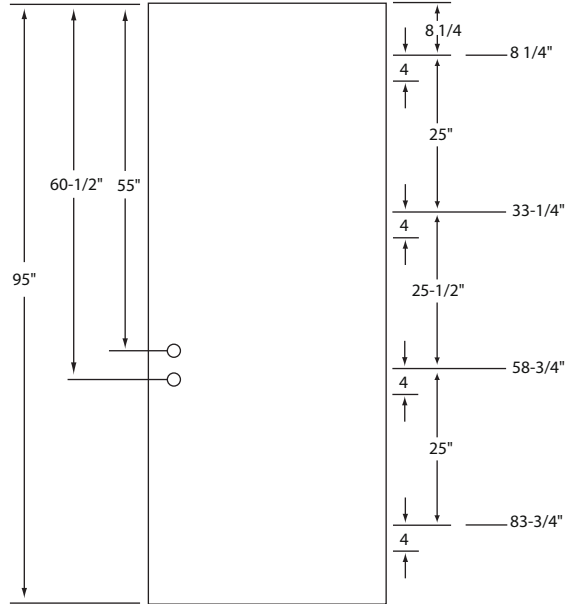

TEXTURED FIBERGLASS

6/8 Door Specs

8/0 Door Specs

EZ-Fit Door Specs