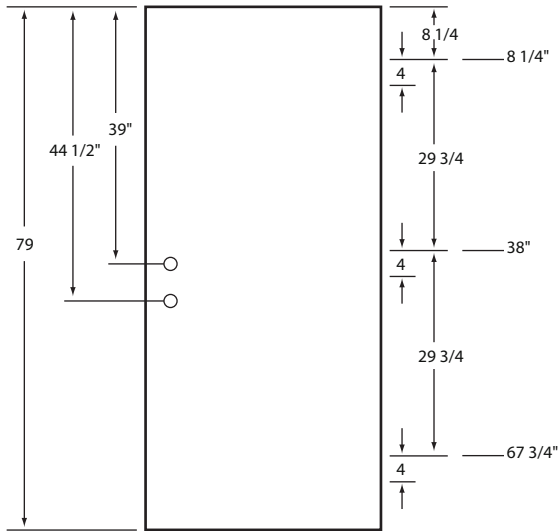

TEXTURED FIBERGLASS

6/8 Door Specs

8/0 Door Specs

EZ-Fit Door Specs