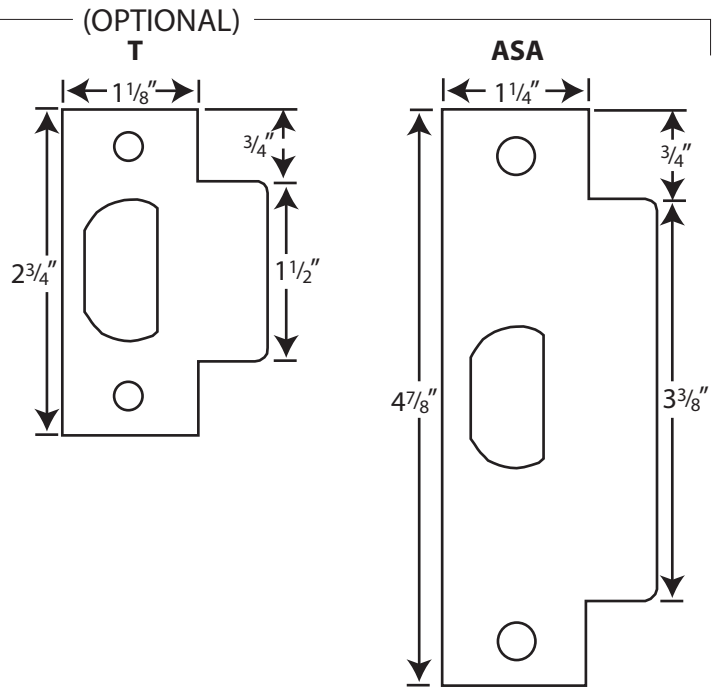

Door Edge Preps

(LATCH/KNOB)

(2-3/4" Backset is Optional)

(DEADBOLT)

(2-3/4" Backset is Optional)

Frame Strike Preps

(LATCH/KNOB)

*Drawings shown on this page are not to scale.