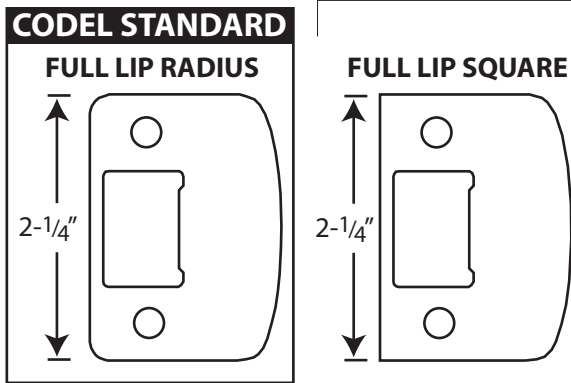

Door Edge Preps

(LATCH/KNOB)

(2-3/4" Backset is Optional)

(DEADBOLT)

(2-3/4" Backset is Optional)

Frame Strike Preps

(LATCH/KNOB)

*Drawings shown on this page are not to scale.