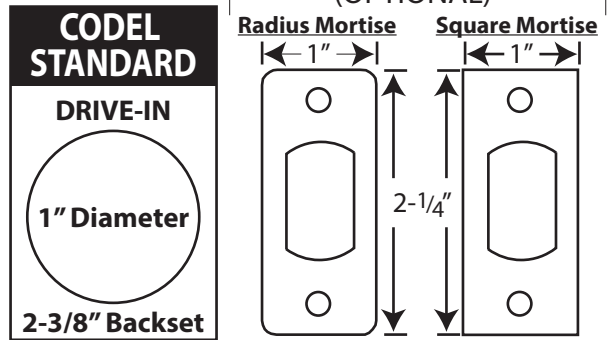

Door Edge Preps

(LATCH/KNOB)

(2-3/4" Backset is Optional)

(DEADBOLT)

(2-3/4" Backset is Optional)

Frame Strike Preps

(LATCH/KNOB)

*Drawings shown on this page are not to scale.