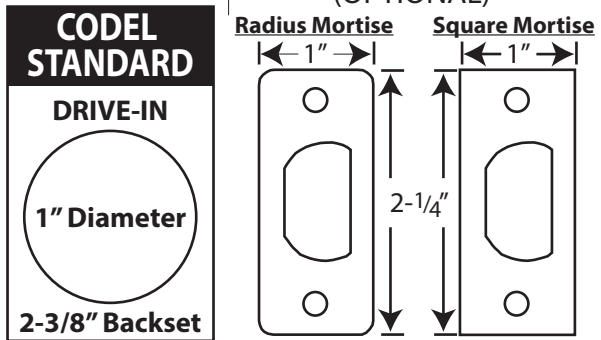

Door Edge Preps

(LATCH/KNOB)

(2-3/4" Backset is Optional)

(DEADBOLT)

(2-3/4" Backset is Optional)

Frame Strike Preps

(LATCH/KNOB)

*Drawings shown on this page are not to scale.