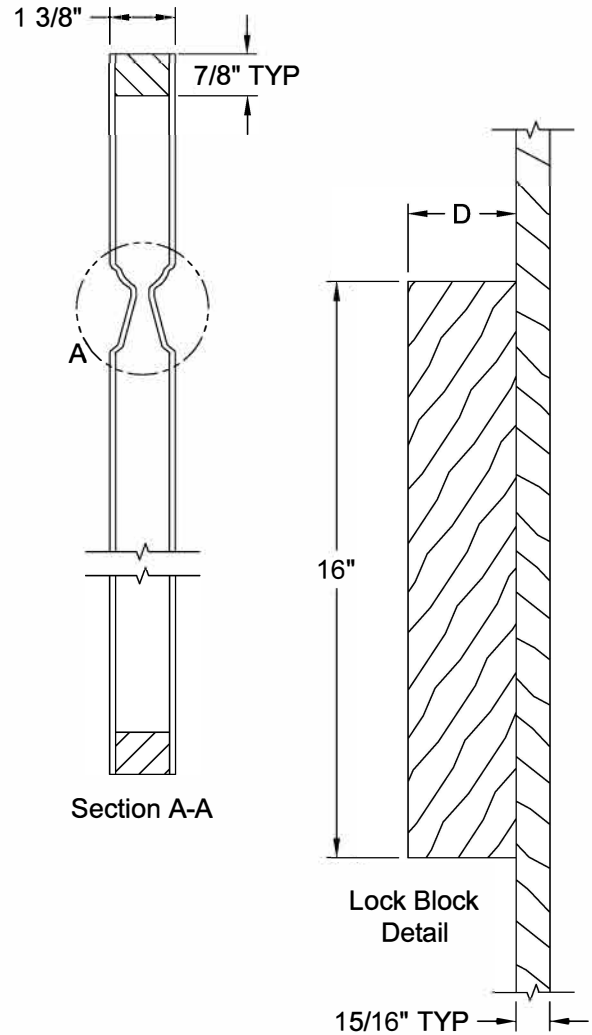

SANTA FE™ SMOOTH 6'-8"

Detail A  
Ovolo Sticking

Dimension Table				
Door Size	A	B	C	D
3'-0" x 6'-8"	36"	24"	6"	3"
2'-10" x 6'-8"	34"	24"	5"	3"
2'-8" x 6'-8"	32"	23"	4 1/2"	3"
2'-6" x 6'-8"	30"	21"	4 1/2"	3"
2'-4" x 6'-8"	28"	18"	5"	3"
2'-2" x 6'-8"	26"	18"	4"	3"
2'-0" x 6'-8"	24"	14"	5"	3"
1'-10" x 6'-8"	22"	14"	4"	2 11/16"
1'-8" x 6'-8"	20"	10"	5"	3"
1'-6" x 6'-8"	18"	10"	4"	3"
1'-4" x 6'-8"	16"	7"	4 1/2"	3"
1'-3" x 6'-8"	15"	7"	4"	3"
1'-2" x 6'-8"	14"	7"	3 1/2"	2 1/8"
1'-0" x 6'-8"	12"	7"	2 1/2"	1 3/8"

\* Number and size of Lock Blocks may vary by model and customer selection. Please specify at time of ordering.