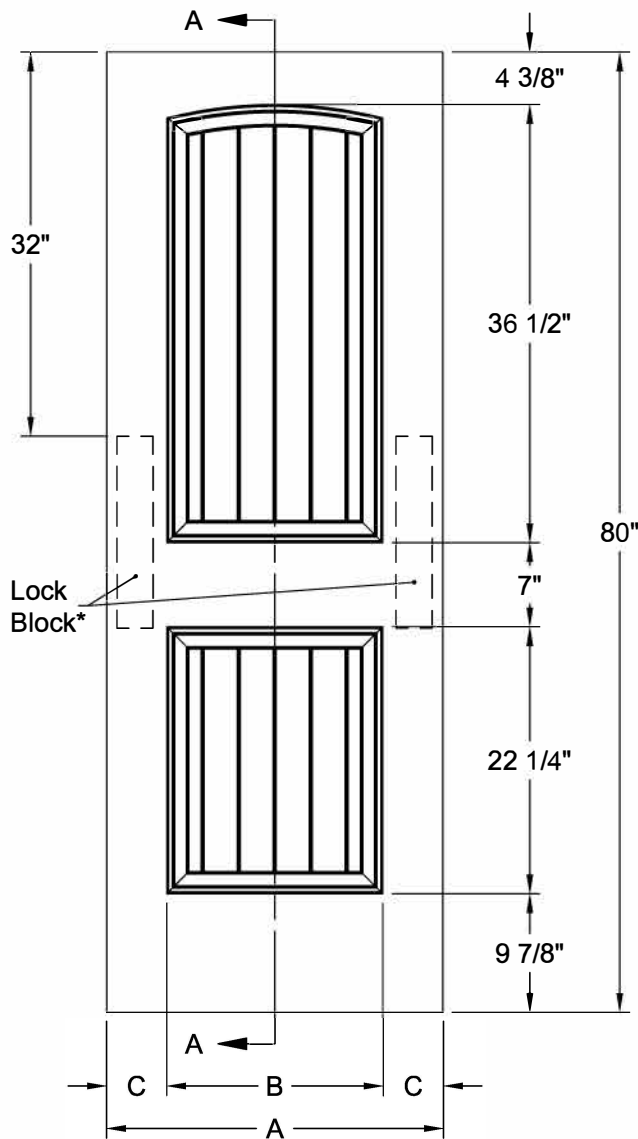

SANTA FE™ SMOOTH 6'-8"

Detail A  
Ovolo Sticking

Dimension Table				
Door Size	A	B	C	D
3'-0" x 6'-8"	36"	24"	6"	3"
2'-10" x 6'-8"	34"	24"	5"	3"
2'-8" x 6'-8"	32"	23"	4 1/2"	3"
2'-6" x 6'-8"	30"	21"	4 1/2"	3"
2'-4" x 6'-8"	28"	18"	5"	3"
2'-2" x 6'-8"	26"	18"	4"	3"
2'-0" x 6'-8"	24"	14"	5"	3"
1'-10" x 6'-8"	22"	14"	4"	2 11/16"
1'-8" x 6'-8"	20"	10"	5"	3"
1'-6" x 6'-8"	18"	10"	4"	3"
1'-4" x 6'-8"	16"	7"	4 1/2"	3"
1'-3" x 6'-8"	15"	7"	4"	3"
1'-2" x 6'-8"	14"	7"	3 1/2"	2 1/8"
1'-0" x 6'-8"	12"	7"	2 1/2"	1 3/8"

\* Number and size of Lock Blocks may vary by model and customer selection. Please specify at time of ordering.