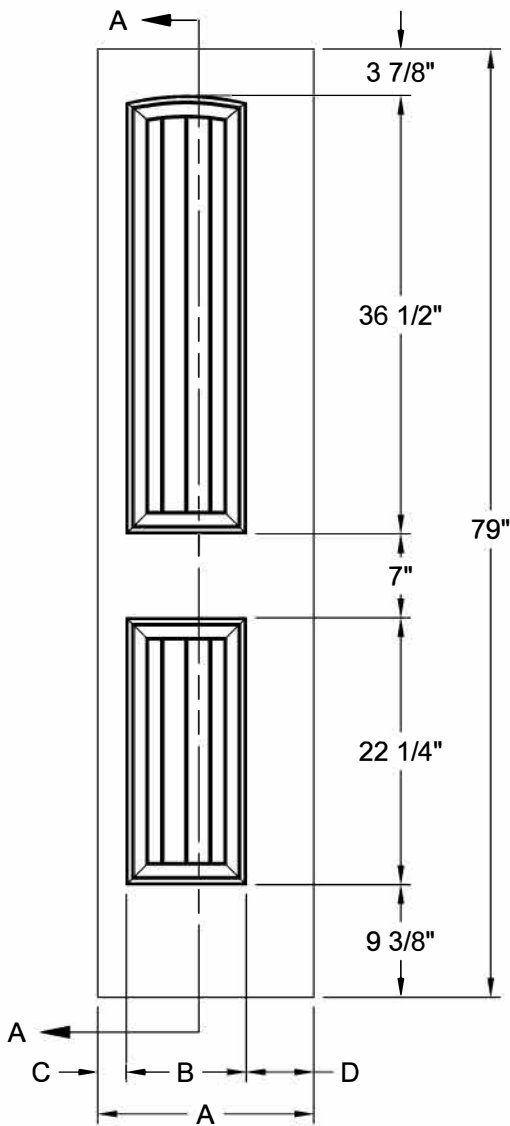

SANTA FE™ BIFOLD SMOOTH 6'-8"

Detail A  
Ovolo Sticking

Dimension Table				
Door Size	A	B	C	D
1'-6" x 6'-8"	18"	10"	2 3/8"	5 5/8"
1'-4" x 6'-8"	16"	7"	6 5/8"	6 5/8"
1'-3" x 6'-8"	15"	7"	5 5/8"	5 5/8"
1'-2" x 6'-8"	14"	7"	4 5/8"	4 5/8"
1'-0" x 6'-8"	12"	7"	3 1/8"	3 1/8"