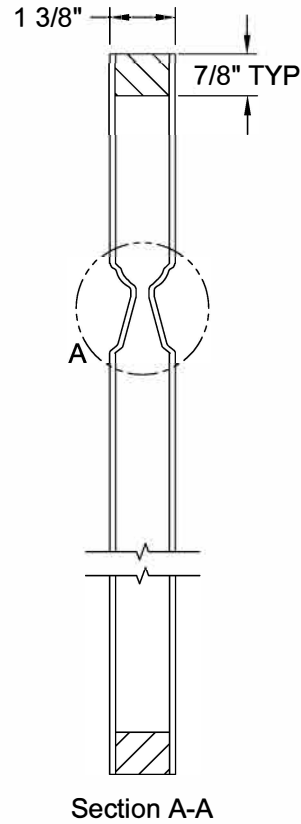

SANTA FE™ BIFOLD SMOOTH 6'-8"

Detail A  
Ovolo Sticking

Dimension Table				
Door Size	A	B	C	D
1'-6" x 6'-8"	18"	10"	2 3/8"	5 5/8"
1'-4" x 6'-8"	16"	7"	6 5/8"	6 5/8"
1'-3" x 6'-8"	15"	7"	5 5/8"	5 5/8"
1'-2" x 6'-8"	14"	7"	4 5/8"	4 5/8"
1'-0" x 6'-8"	12"	7"	3 1/8"	3 1/8"