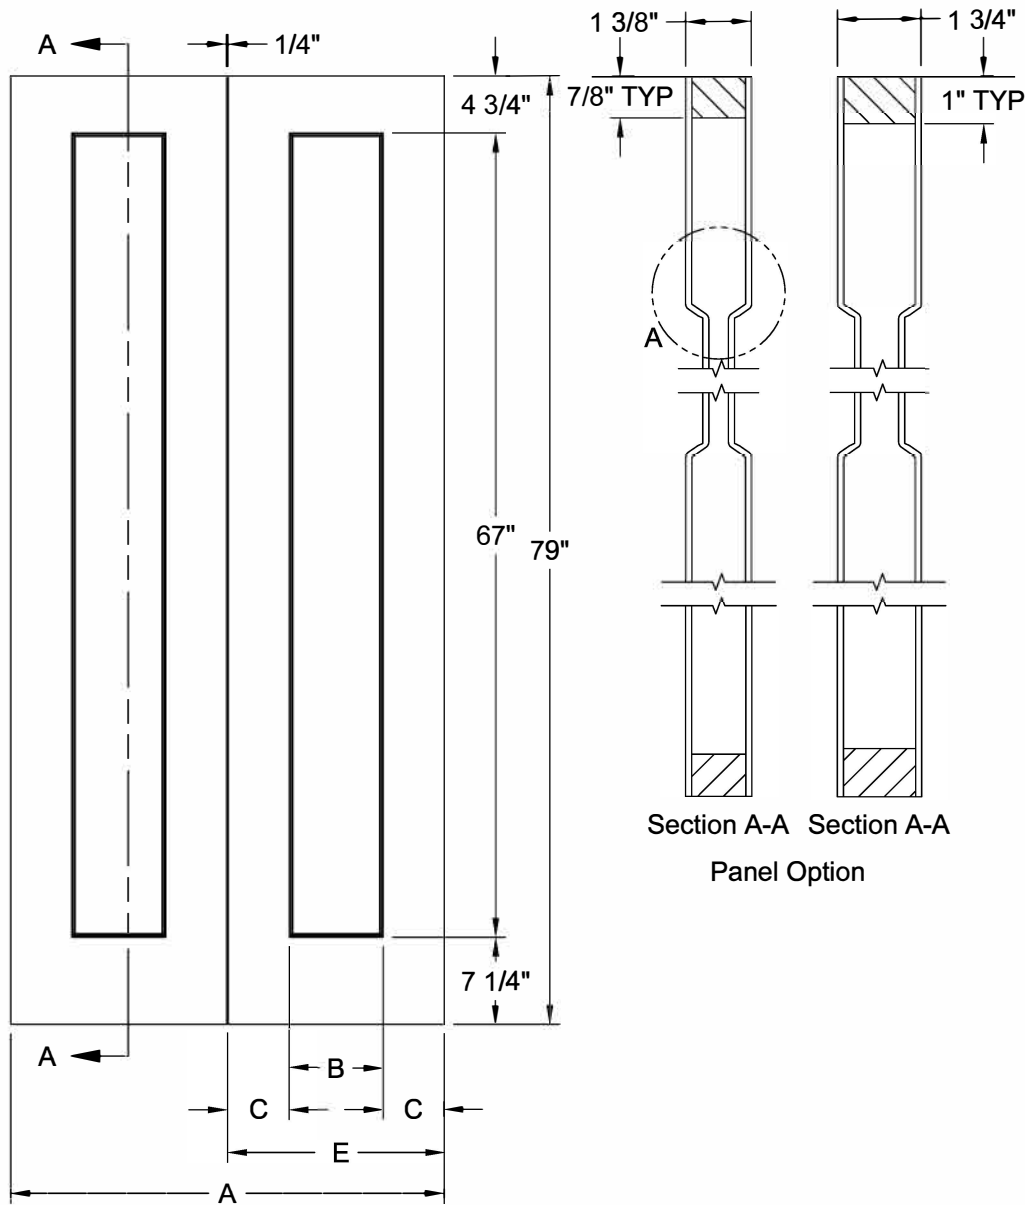

MADISON® BIFOLD SMOOTH 6'-8"

Detail A
Craftsman Sticking

Dimension Table				
Door Size	A	B	C	E
3'-0" x 6'-8"	36"	7 13/16"	5 1/32"	17 7/8"
2'-8" x 6'-8"	32"	7 13/16"	4 1/32"	15 7/8"
2'-6" x 6'-8"	30"	5 3/8"	4 3/4"	14 7/8"
2'-4" x 6'-8"	28"	5 3/8"	4 1/4"	13 7/8"
2'-0" x 6'-8"	24"	4 1/4"	3 13/16"	11 7/8"