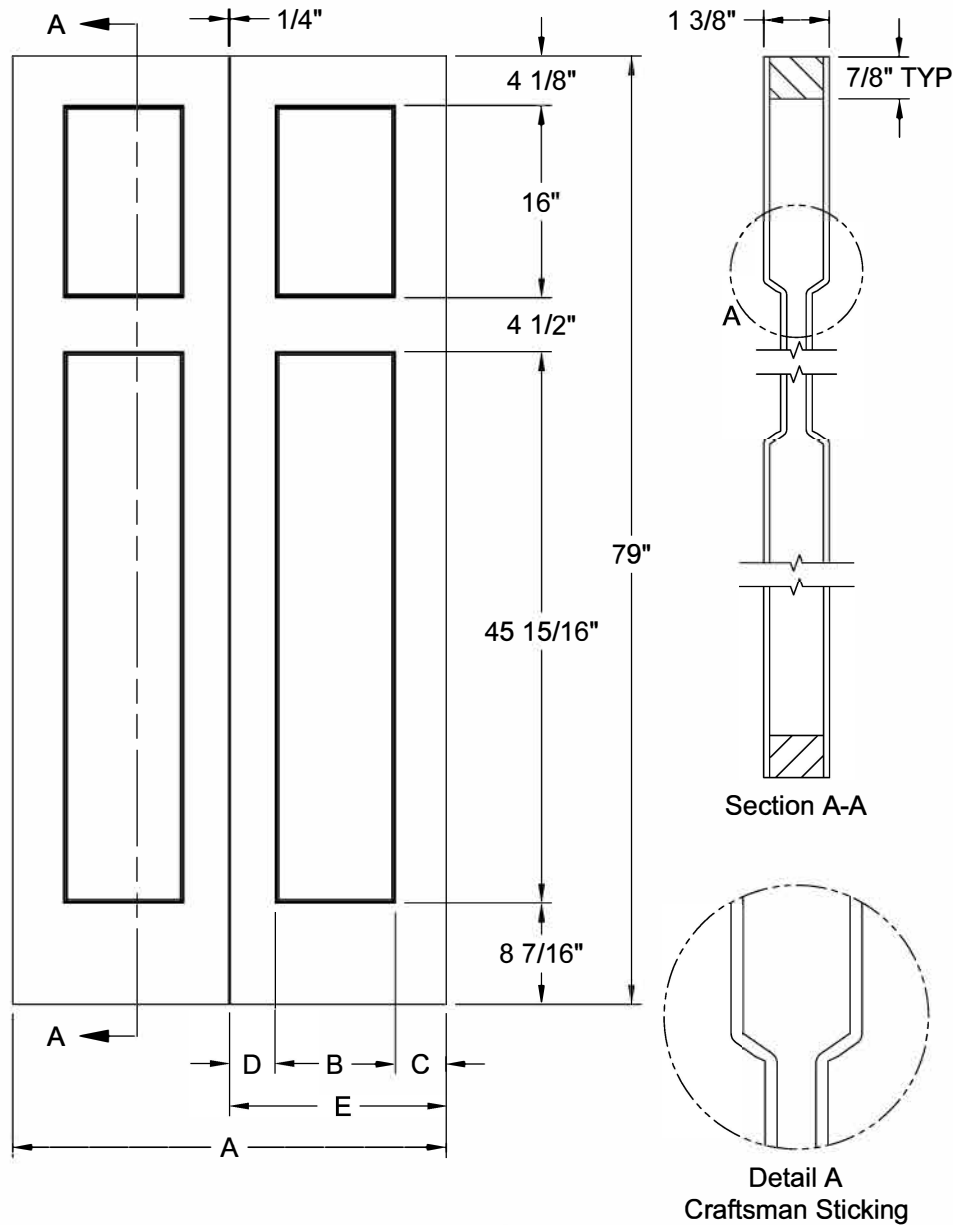

CRAFTSMAN III™ BIFOLD SMOOTH 6'-8"

Dimension Table					
Door Size	A	B	C	D	E
3'-0" x 6'-8"	36"	10"	4 1/4"	3 3/4"	17 7/8"
2'-10" x 6'-8"	34"	8 1/4"	4 1/2"	4 1/4"	16 7/8"
2'-8" x 6'-8"	32"	8 1/4"	4"	3 3/4"	15 7/8"
2'-6" x 6'-8"	30"	6"	4 5/8"	4 3/8"	14 7/8"
2'-4" x 6'-8"	28"	6"	4 1/8"	3 7/8"	13 7/8"
2'-2" x 6'-8"	26"	6"	3 5/8"	3 3/8"	12 7/8"
2'-0" x 6'-8"	24"	4"	4 1/8"	3 7/8"	11 7/8"
1'-10" x 6'-8"	22"	4"	3 5/8"	3 3/8"	10 7/8"
1'-8" x 6'-8"	20"	4"	3 1/8"	2 7/8"	9 7/8"