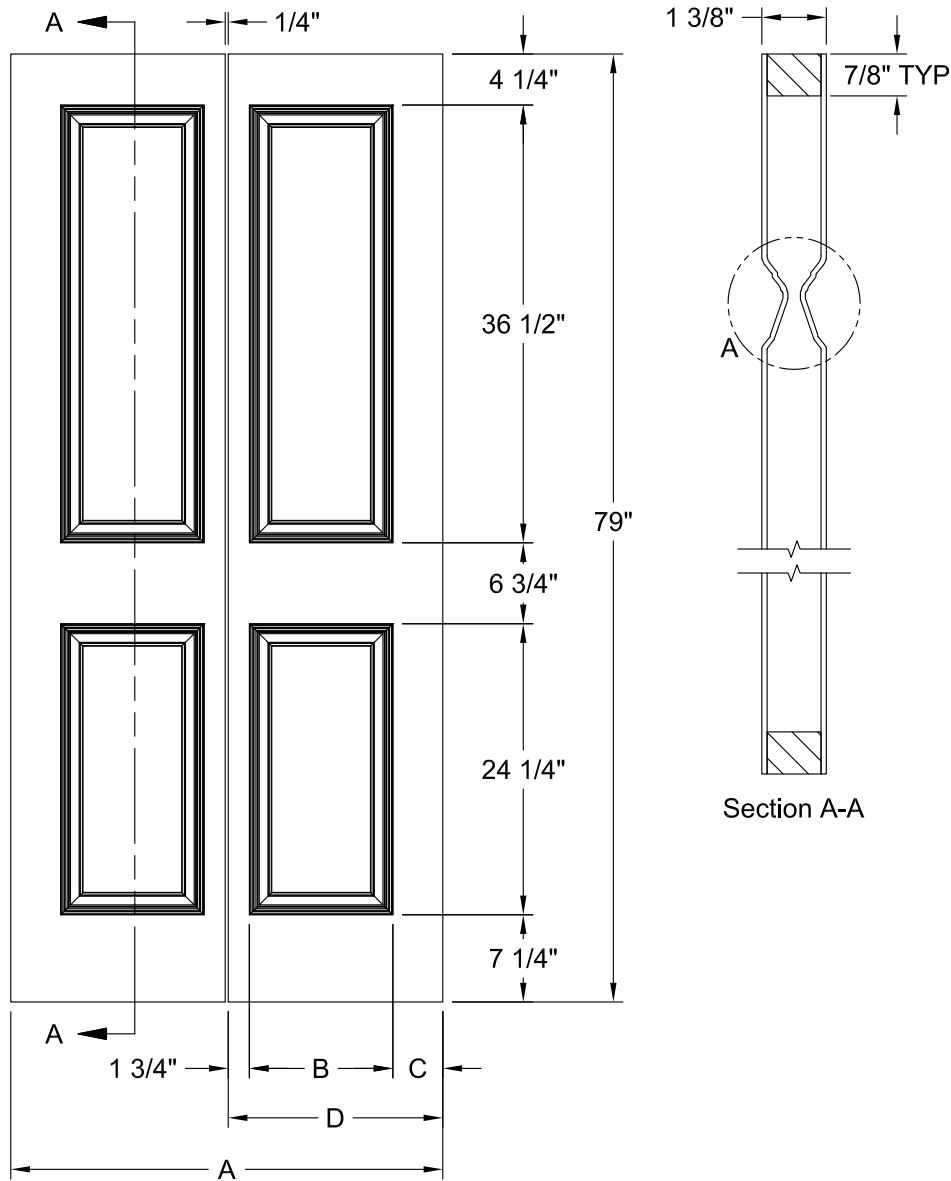

CARRARA® BIFOLD SMOOTH 6'-8"

Detail A
INP Profile

Dimension Table				
Door Size	A	B	C	D
3'-0" x 6'-8"	36"	12"	4 1/8"	17 7/8"
2'-10" x 6'-8"	34"	10"	5 1/8"	16 7/8"
2'-8" x 6'-8"	32"	10"	4 1/8"	15 7/8"
2'-6" x 6'-8"	30"	9"	4 1/8"	14 7/8"
2'-4" x 6'-8"	28"	8"	4 1/8"	13 7/8"
2'-2" x 6'-8"	26"	6"	5 1/8"	12 7/8"
2'-0" x 6'-8"	24"	6"	4 1/8"	11 7/8"
1'-10" x 6'-8"	22"	6"	3 1/8"	10 7/8"