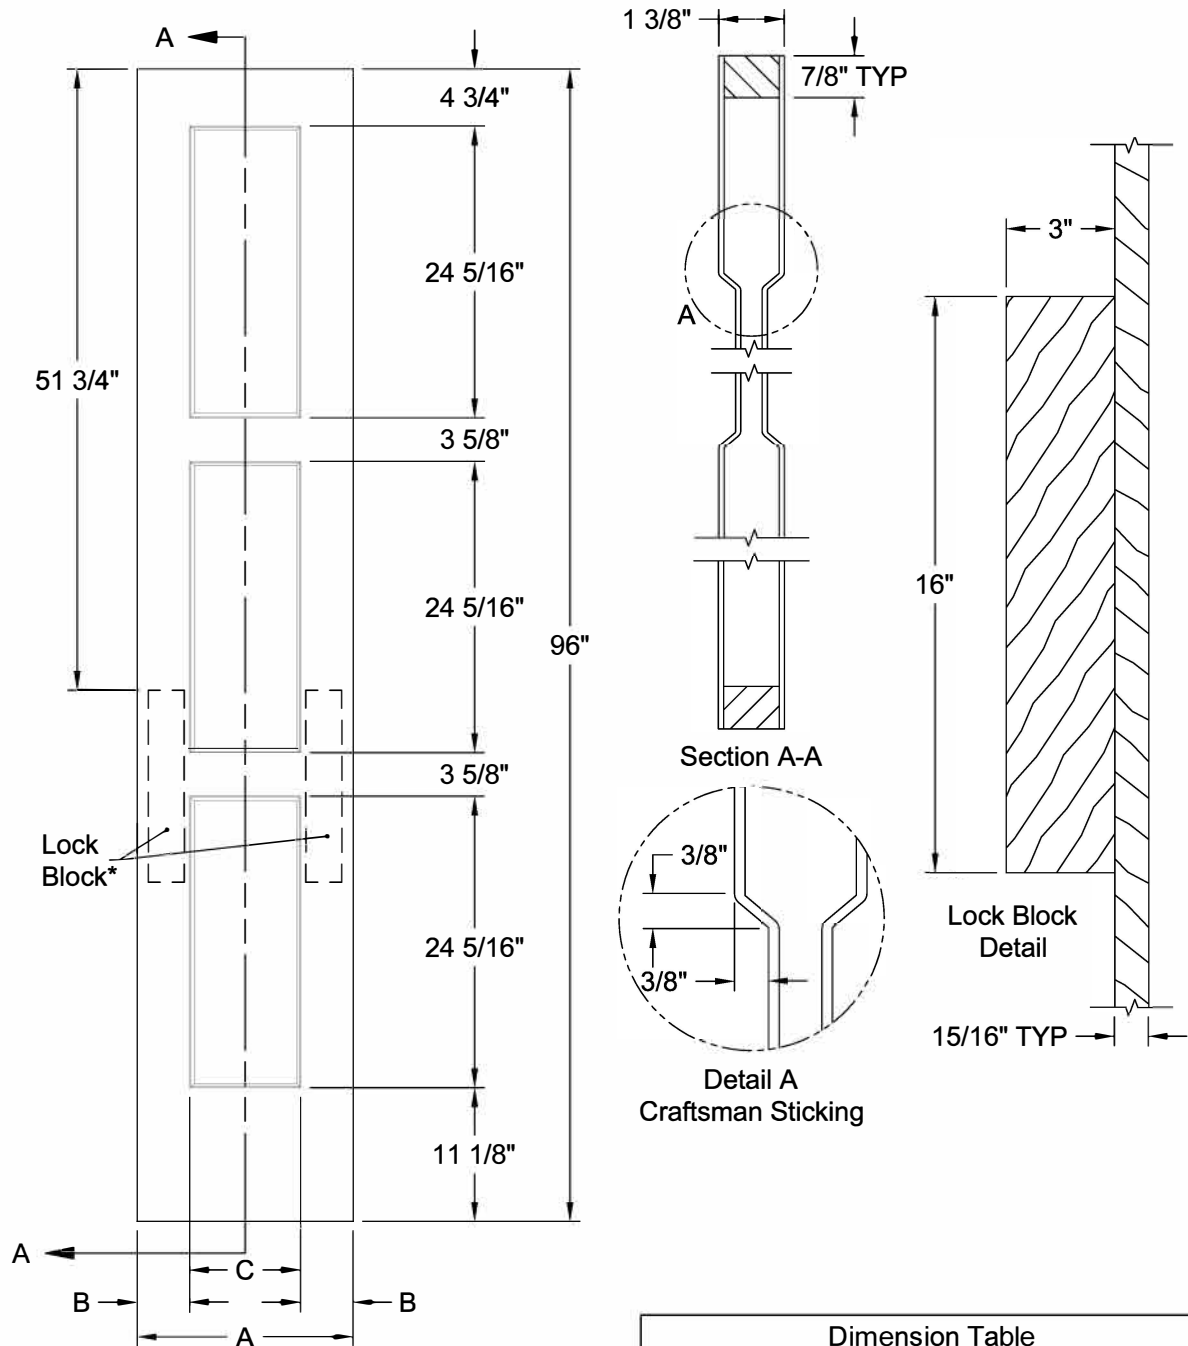

BIRKDALE™ 3 PANEL SMOOTH 8'-0"

Dimension Table			
Door Size	A	B	C
1'-6" x 8'-0"	18"	4 3/8"	9 1/4"
1'-4" x 8'-0"	16"	3 3/8"	9 1/4"
1'-3" x 8'-0"	15"	3 3/4"	7 1/2"
1'-2" x 8'-0"	14"	3 1/4"	7 1/2"
1'-0" x 8'-0"	12"	3"	6"

* Number and size of Lock Blocks may vary by model and customer selection.
Please specify at time of ordering.