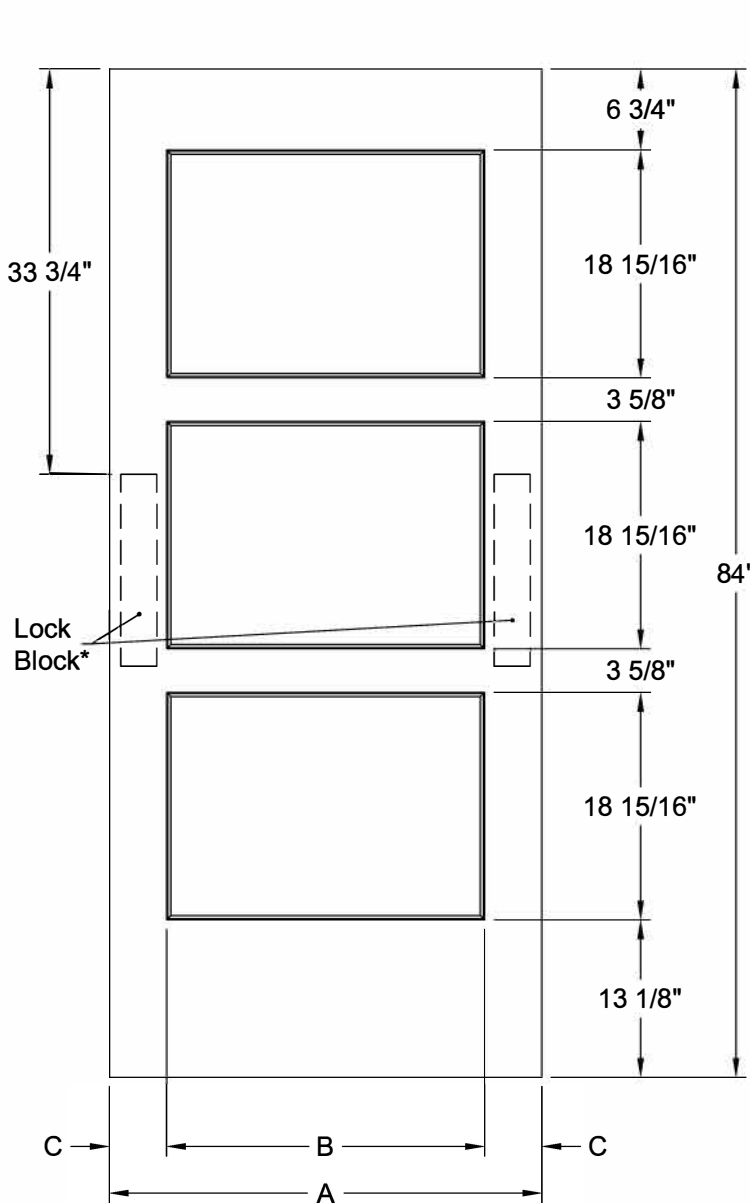

BIRKDALE™ 3 PANEL SMOOTH 7'-0"

Dimension Table			
Door Size	A	B	C
3'-0" x 7'-0"	36"	26 1/2"	4 3/4"
2'-10" x 7'-0"	34"	22 1/2"	5 3/4"
2'-8" x 7'-0"	32"	22 1/2"	4 3/4"
2'-6" x 7'-0"	30"	20 1/2"	4 3/4"
2'-4" x 7'-0"	28"	18 1/2"	4 3/4"
2'-2" x 7'-0"	26"	15 1/2"	5 1/4"
2'-0" x 7'-0"	24"	15 1/2"	4 1/4"
1'-10" x 7'-0"	22"	11 1/2"	5 1/4"
1'-8" x 7'-0"	20"	11 1/2"	4 1/4"

\* Number and size of Lock Blocks may vary by model and customer selection.  
Please specify at time of ordering.