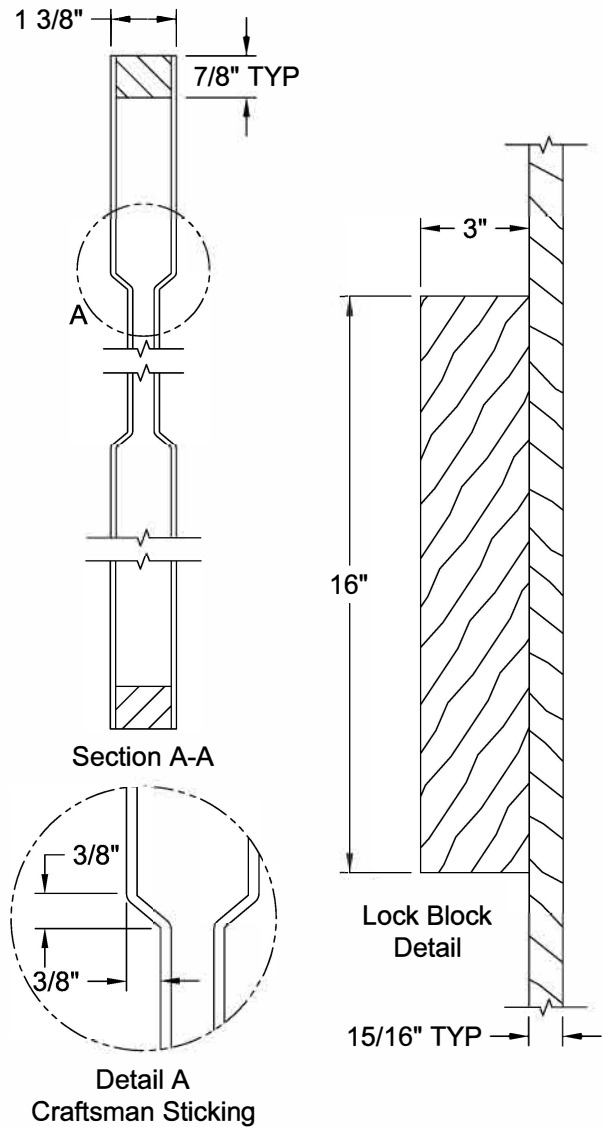

BIRKDALE™ 3 PANEL SMOOTH 7'-0"

Dimension Table			
Door Size	A	B	C
3'-0" x 7'-0"	36"	26 1/2"	4 3/4"
2'-10" x 7'-0"	34"	22 1/2"	5 3/4"
2'-8" x 7'-0"	32"	22 1/2"	4 3/4"
2'-6" x 7'-0"	30"	20 1/2"	4 3/4"
2'-4" x 7'-0"	28"	18 1/2"	4 3/4"
2'-2" x 7'-0"	26"	15 1/2"	5 1/4"
2'-0" x 7'-0"	24"	15 1/2"	4 1/4"
1'-10" x 7'-0"	22"	11 1/2"	5 1/4"
1'-8" x 7'-0"	20"	11 1/2"	4 1/4"

\* Number and size of Lock Blocks may vary by model and customer selection.  
Please specify at time of ordering.