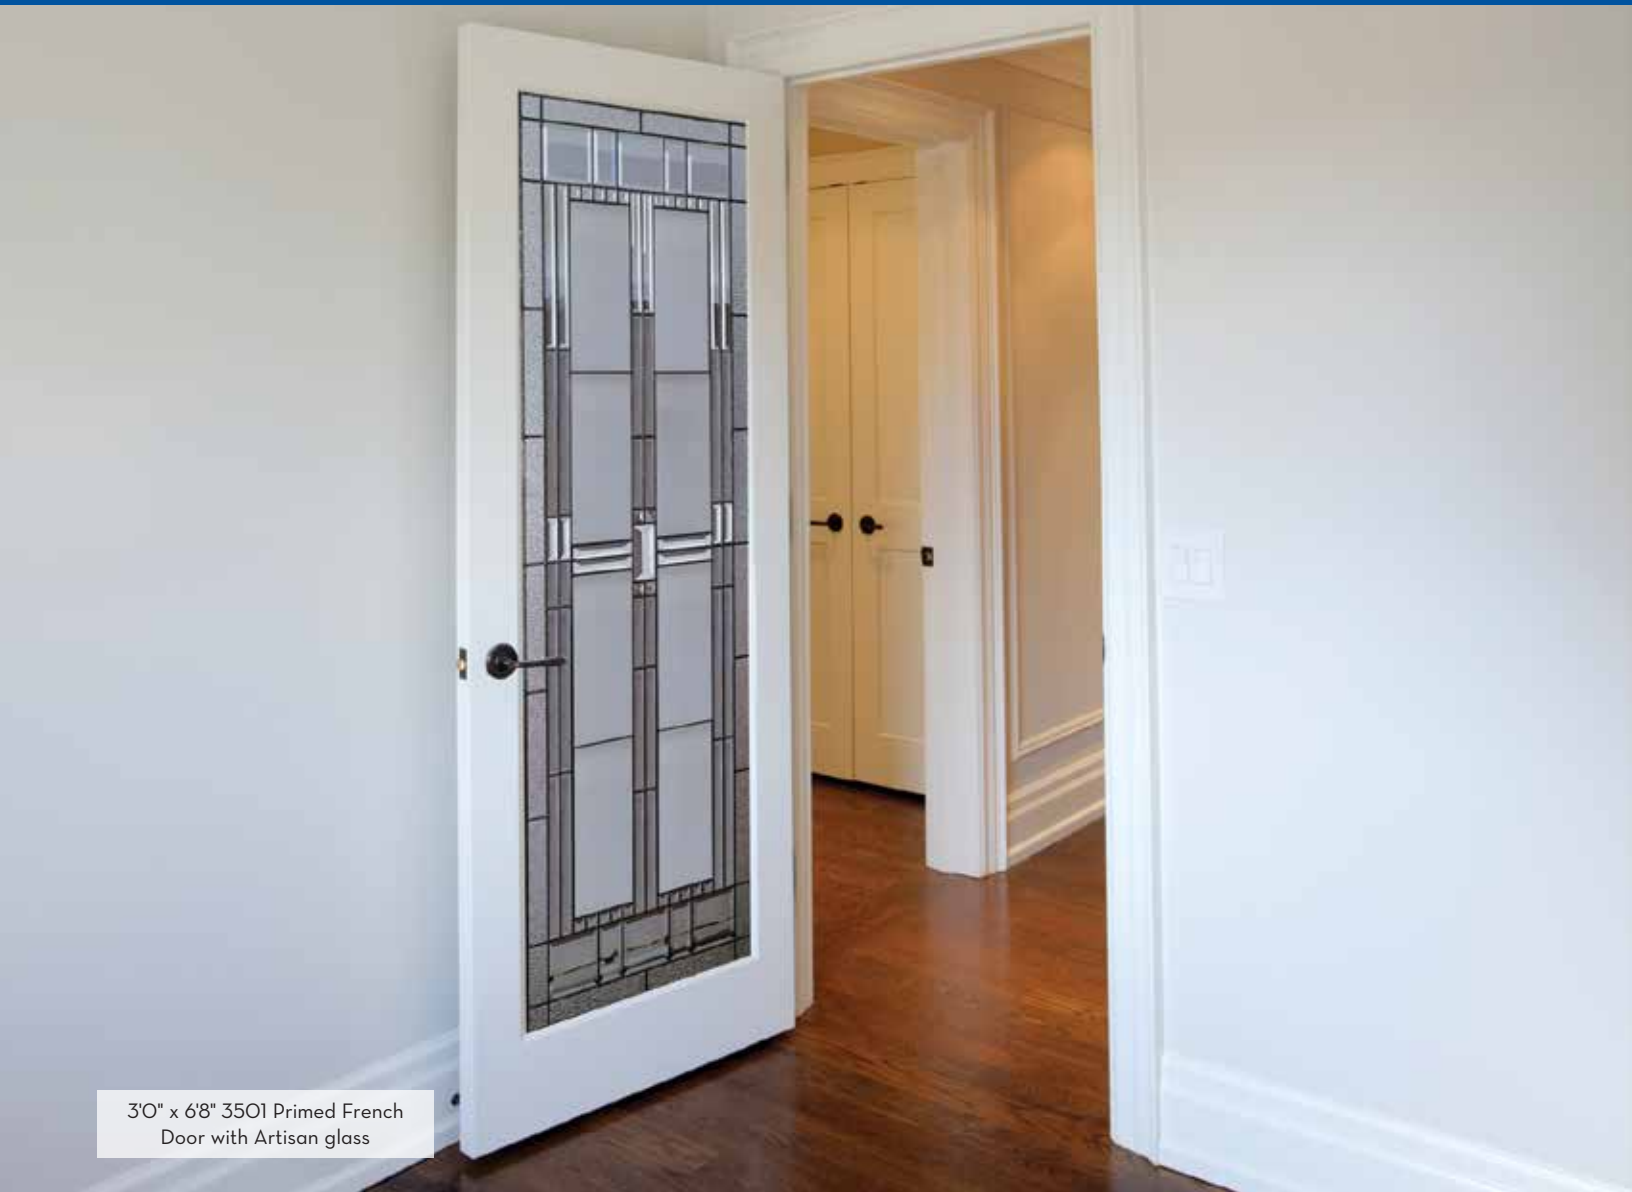

Available Species

Primed	Fir	Knotty Alder

Available in Patina only
PRIVACY **7**

Artisan

*Knotty Alder not available in 7/0.