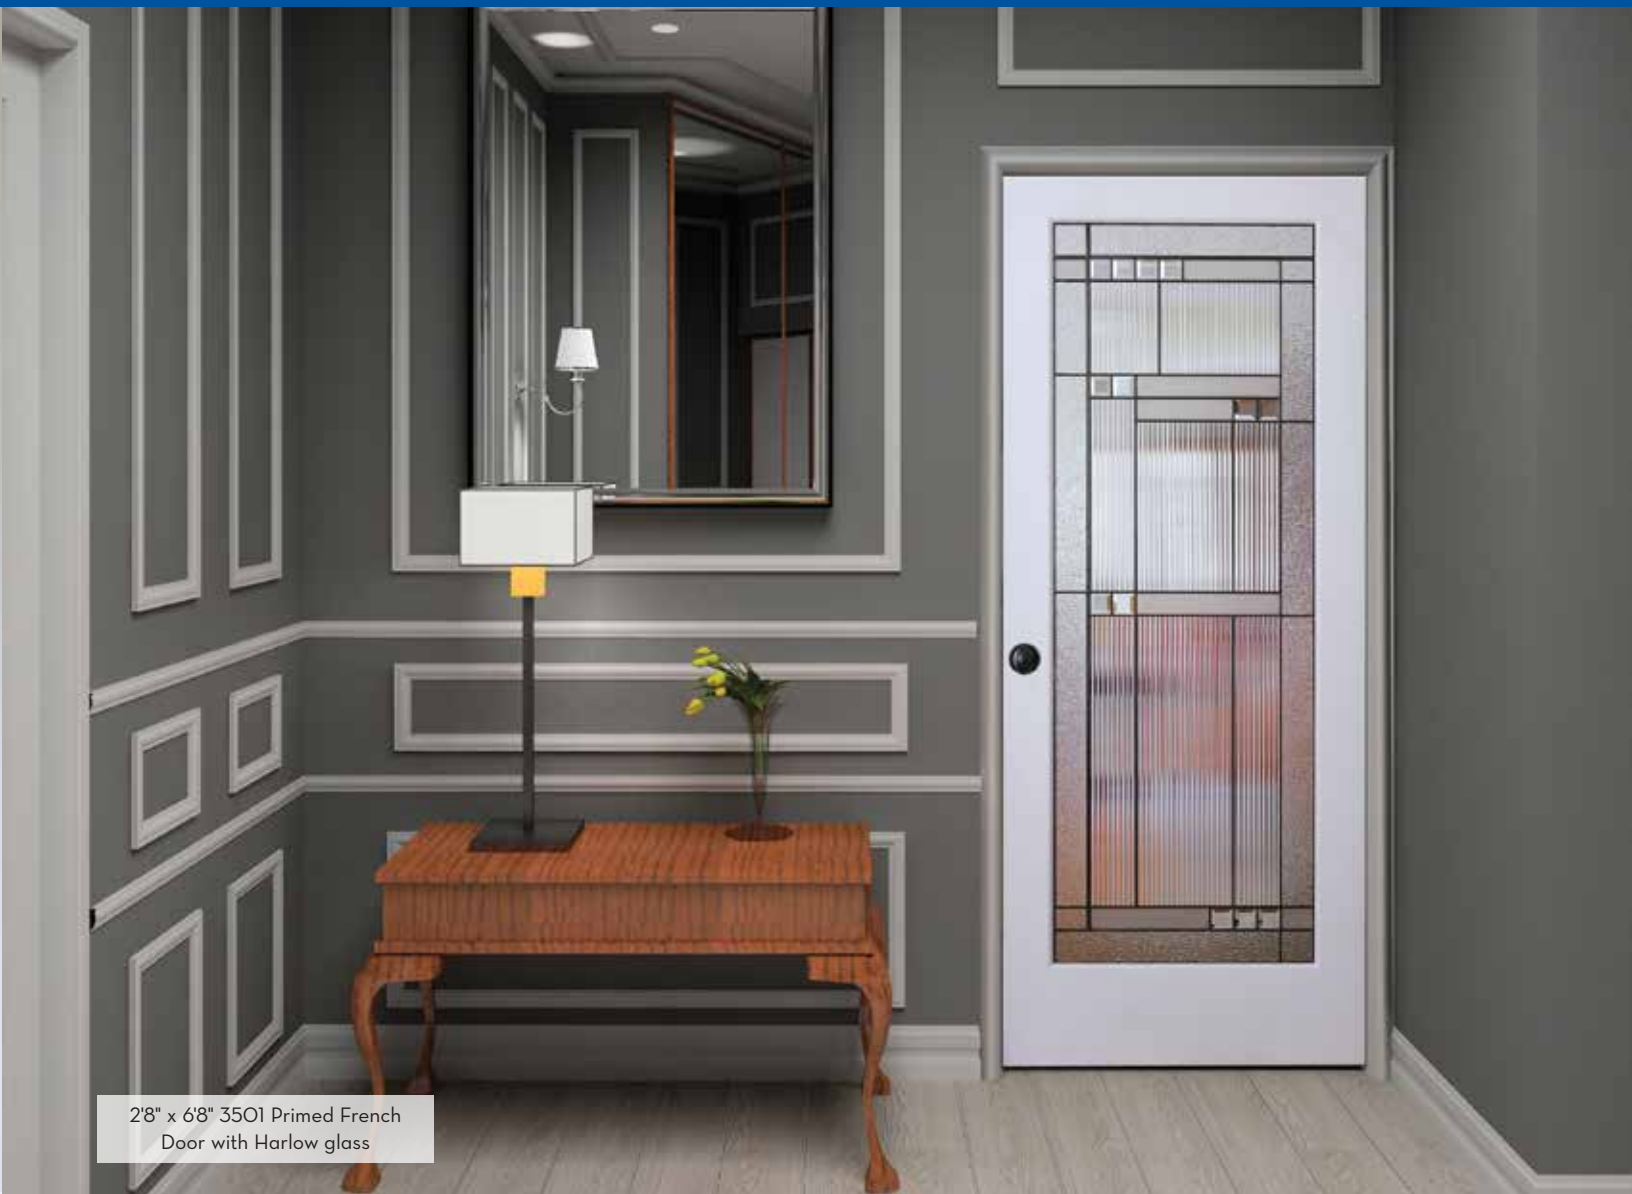

Available in Patina only  
 PRIVACY **7**

Artisan

6/8

7/0\*

8/0

\*Knotty Alder not available in 7/0.

2'8" x 6'8" 350I Primed French Door with Harlow glass

Available Species