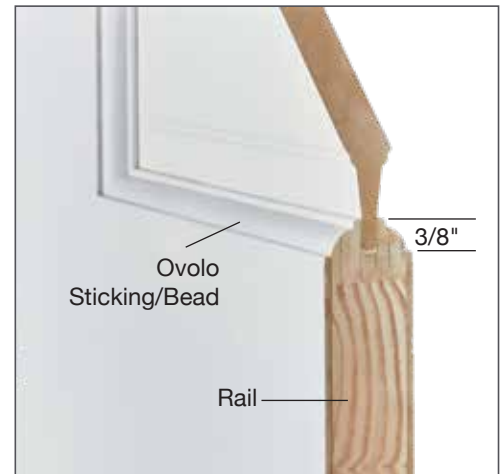

Specifications