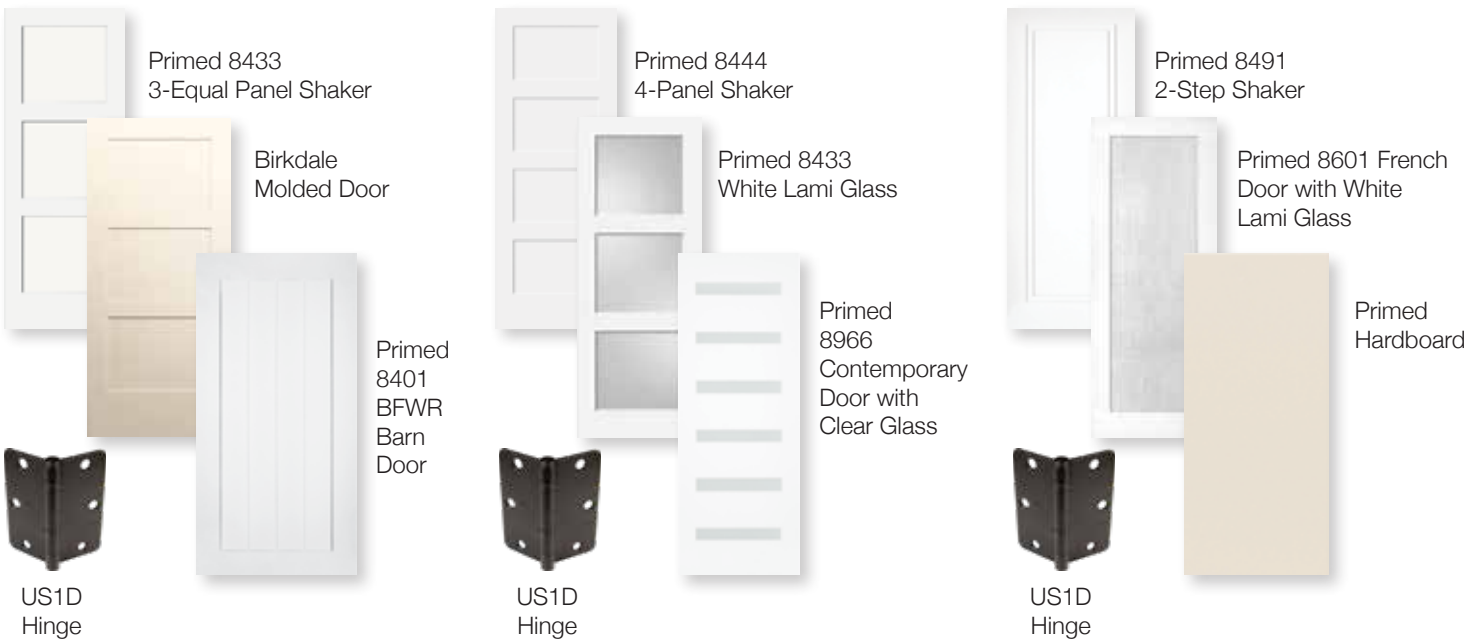

CONTEMPORARY

Contemporary homes reflect the architecture and design of today. They represent smart design and curb appeal. We selected several doors that we believe represent the ethos of now and can be loved forever.