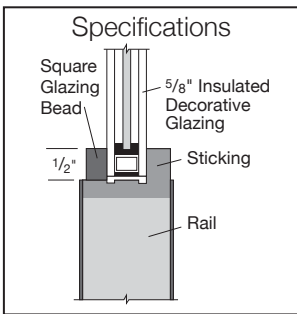

## Lexington

6/8

7/0\*

8/0

\*Knotty Alder not available in 7/0.

3'0" x 6'8" 3501 Fir French Door with Modena glass

**Available Species**

Available in Patina and Zinc  
(Shown in Zinc) **PRIVACY 7**