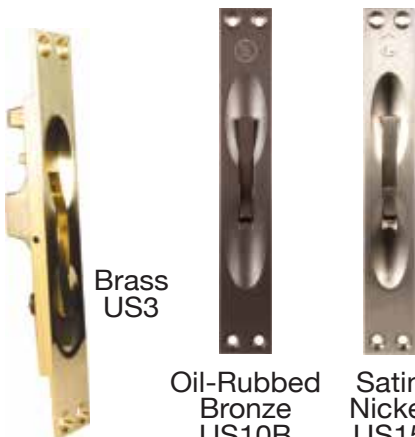

## Jambs & Astragals

Primed Finger-Joint Double  
Rabbet Jamb (4-9/16")

Primed Finger-Joint  
Combo Jamb (4-9/16", 6-9/16" & 7-1/4")

Primed Finger-Joint Astragal

Hemlock Double Rabbet  
Jamb (4-9/16")

Hemlock Combo Jamb  
(4-9/16" - 7-1/4")

Hemlock Astragal

(VG Fir and Knotty Alder jambs are special order and available with extended leadtime.)

## Flush Bolts

6" Flush Bolts  
(Standard on 6-8 & 7-0 Doors)

Satin Nickel US15  
(Also Available in Brass US3 &  
Oil Rubbed Bronze US10B)

12" Flush Bolts  
(Standard on 8-0 Doors)

Brass  
US3

Oil-Rubbed  
Bronze  
US10B