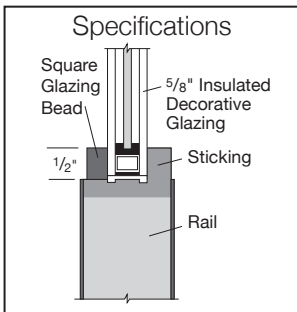

Available in Patina only  
 PRIVACY **7**

Artisan

6/8

7/0\*

8/0

\*Knotty Alder not available in 7/0.

2'8" x 6'8" 350I Primed French Door with Harlow glass

Available Species