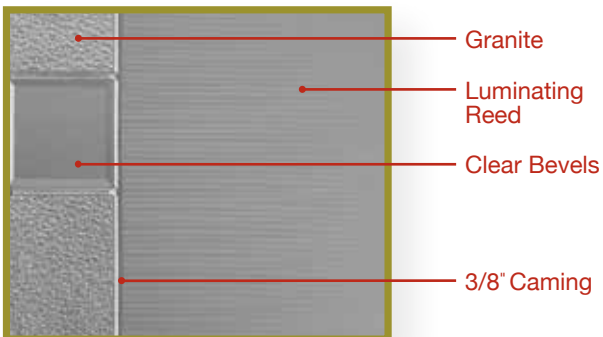

## Lexington

6/8

7/0\*

8/0

\*Knotty Alder not available in 7/0.

3'0" x 6'8" 3501 Fir French Door with Modena glass

**Available Species**

Available in Patina and Zinc  
(Shown in Zinc) **PRIVACY 7**