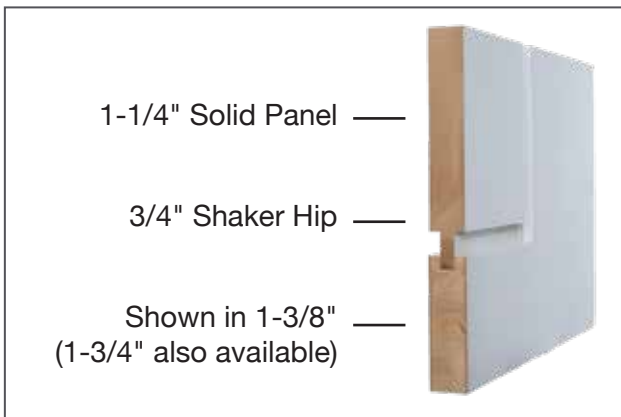

Specifications

Available as 20-Minute Fire Door.
Call for sizes and availability.