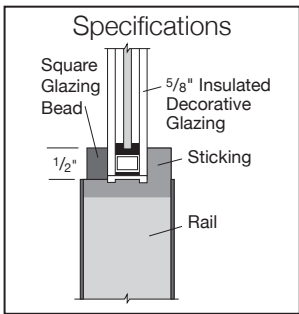

## Adelaide

6/8

7/0\*

8/0

\*Knotty Alder not available in 7/0.

3'0" x 6'8" 3501 Primed French Door with Artisan glass

**Available Species**

		
Primed	Fir	Knotty Alder