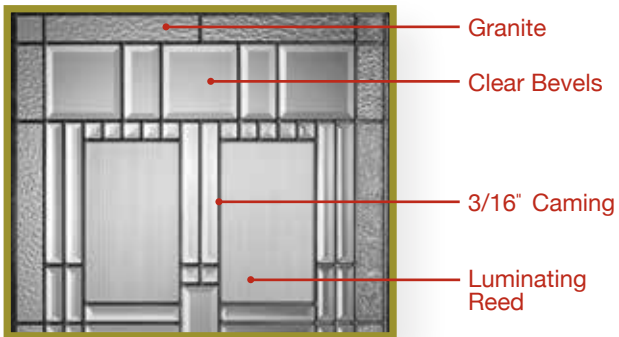

Available Species

Primed	Fir	Knotty Alder

Available in Patina only
PRIVACY **7**

Artisan

*Knotty Alder not available in 7/0.