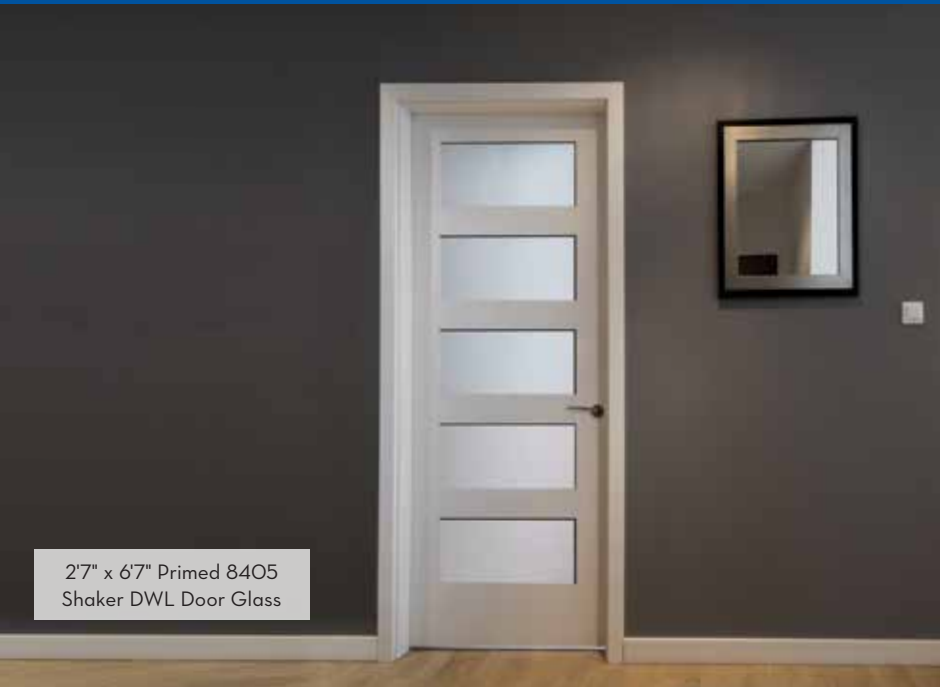

## Shaker Bi-Folds (includes track & hardware)

8401BF

8402BF

8403BF

8433BF

8444BF

8405BF

27" x 67" Primed 8405 Shaker DWL Door Glass