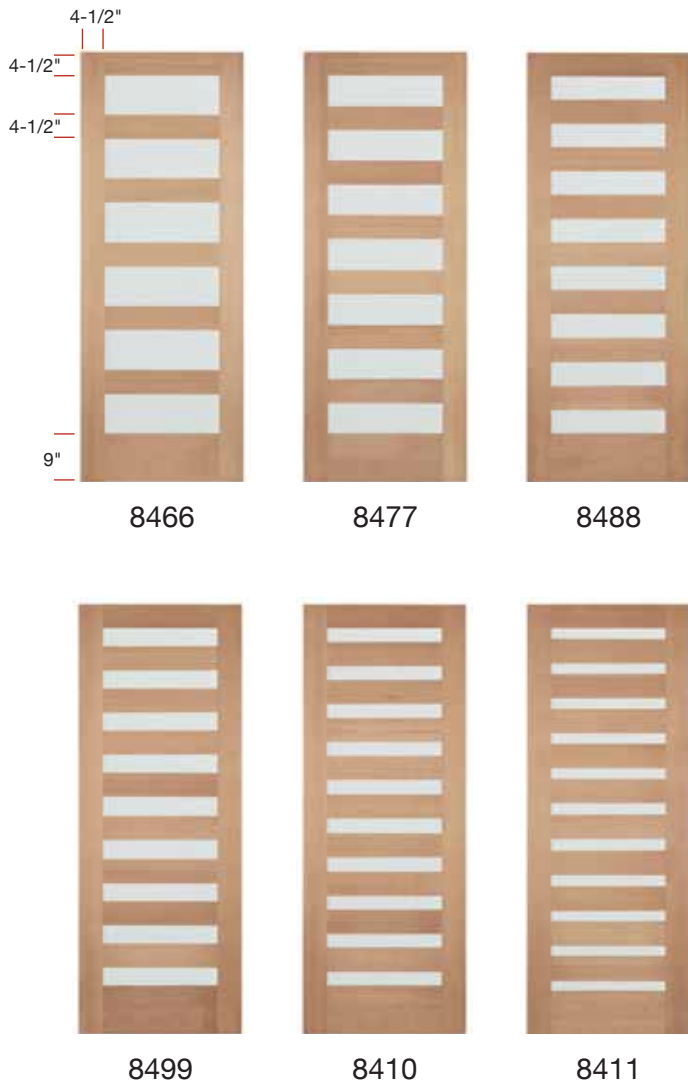

8400 Shaker Series

2'6" x 6'8" Fir 8955 Contemporary Door with Clear Glass

Glass Options*

Our contemporary collection offers ultra modern styling with sleek lines. Available with seven different glass options.

Available options include 1-3/8" and 1-3/4" door thicknesses, 6/8, 7/0, 7/6 and 8/0 heights in all standard widths, and bifolds. Custom sizes also available. Contact your dealer for information.