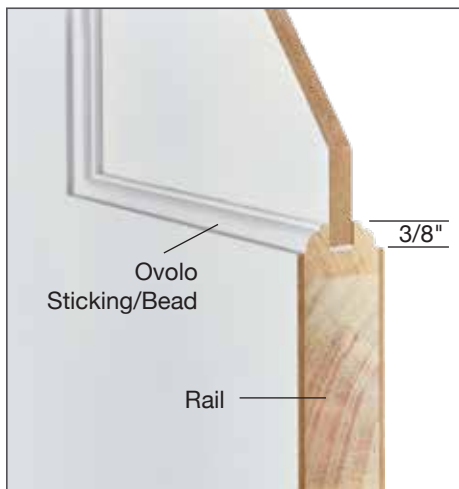

Specifications

Flat Panel Ovolo Bead Bi-Folds (includes track & hardware)