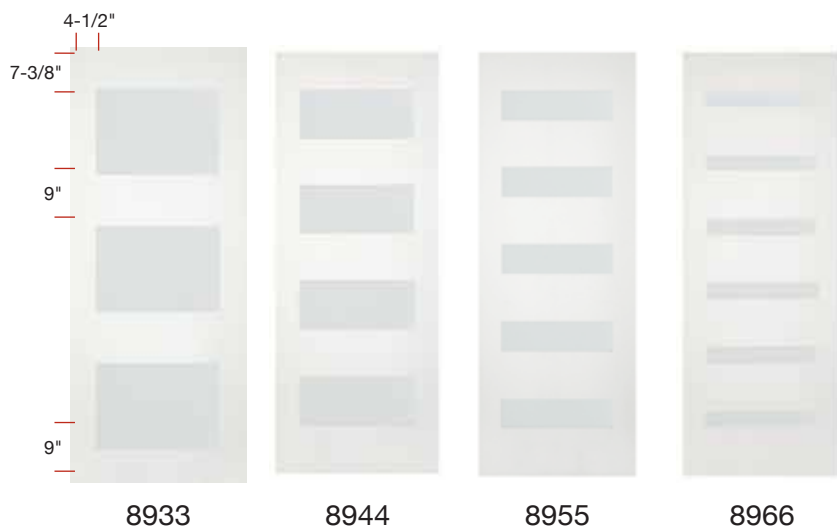

8900 Shaker Series 6/8 1-3/8"

*Other glass options available. Contact your dealer for other designs.