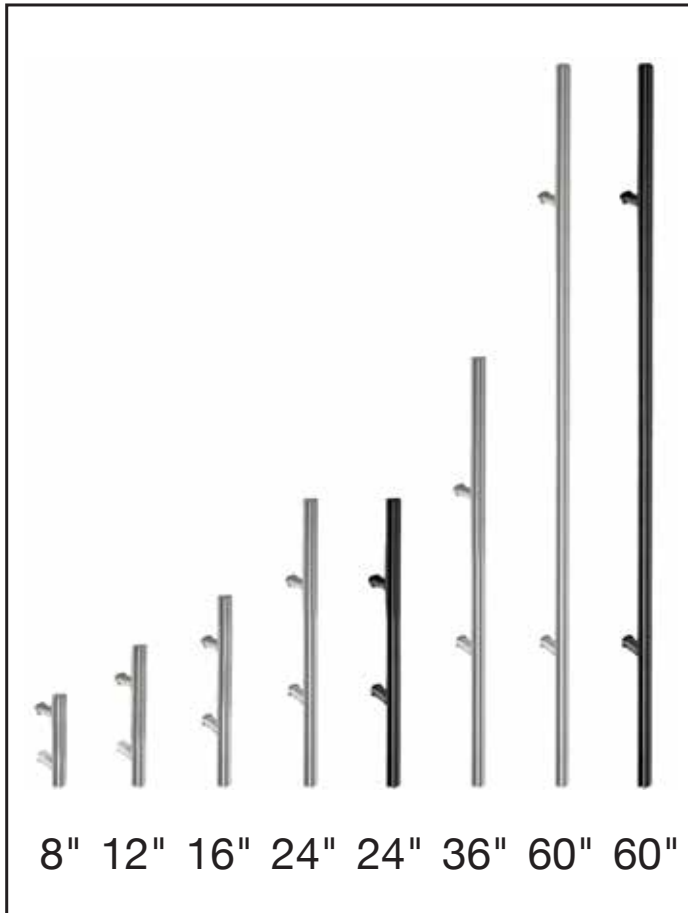

## Contemporary Bar Pulls

Contemporary pull sizes 8", 12", 16", 24", 36", 60" in stainless steel.

Matte black available in 24" or 60" pull.