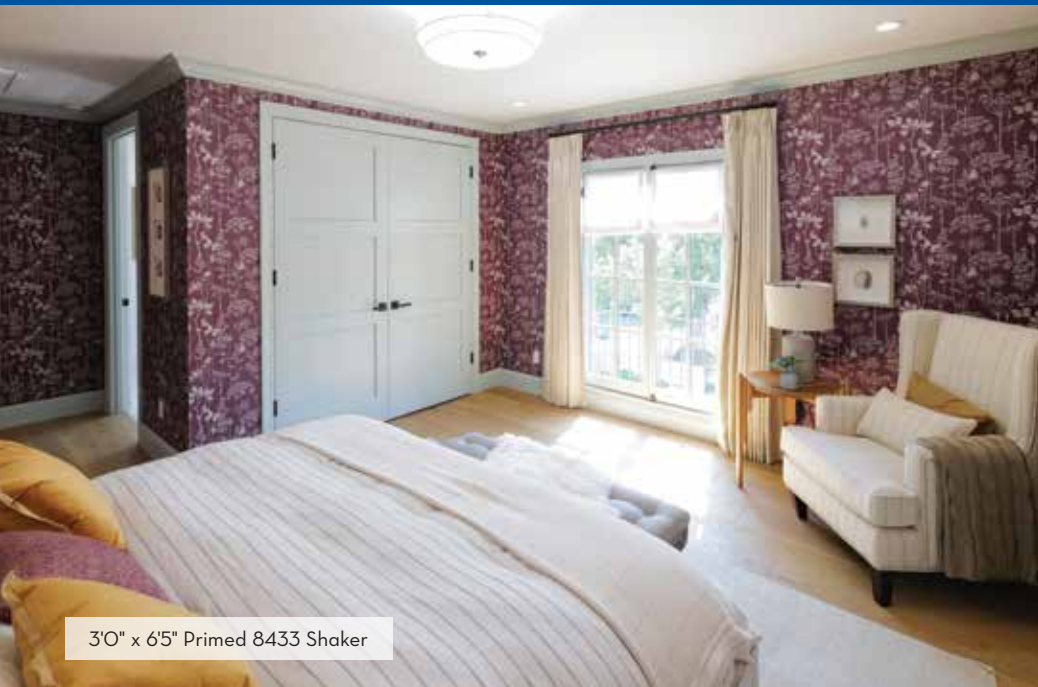

CODEL's custom shaker doors are factory primed for your convenience.

With many different styles to choose from, our custom primed doors will be the right fit for any project.

Custom options include 1-3/8" and 1-3/4" thicknesses, up to 6'0" x 10'0" door sizes.

Available as 20-Minute Fire Door.
Call for sizes and availability.

Shaker Panel Doors

Shaker Bi-Folds (includes track & hardware)