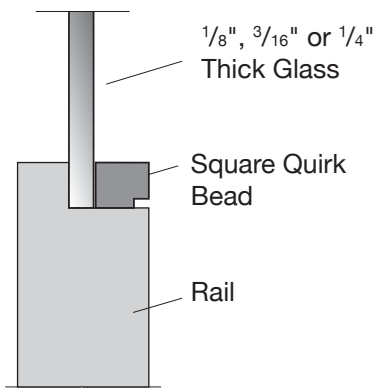

## MODERN SHAKER 8601 FRENCH DOOR

(Reverse Quirk Available)

Quick Ship Sizes: 2/0, 2/4, 2/6, 2/8 and 3/0 x 6/8 Height

Available Species

Primed