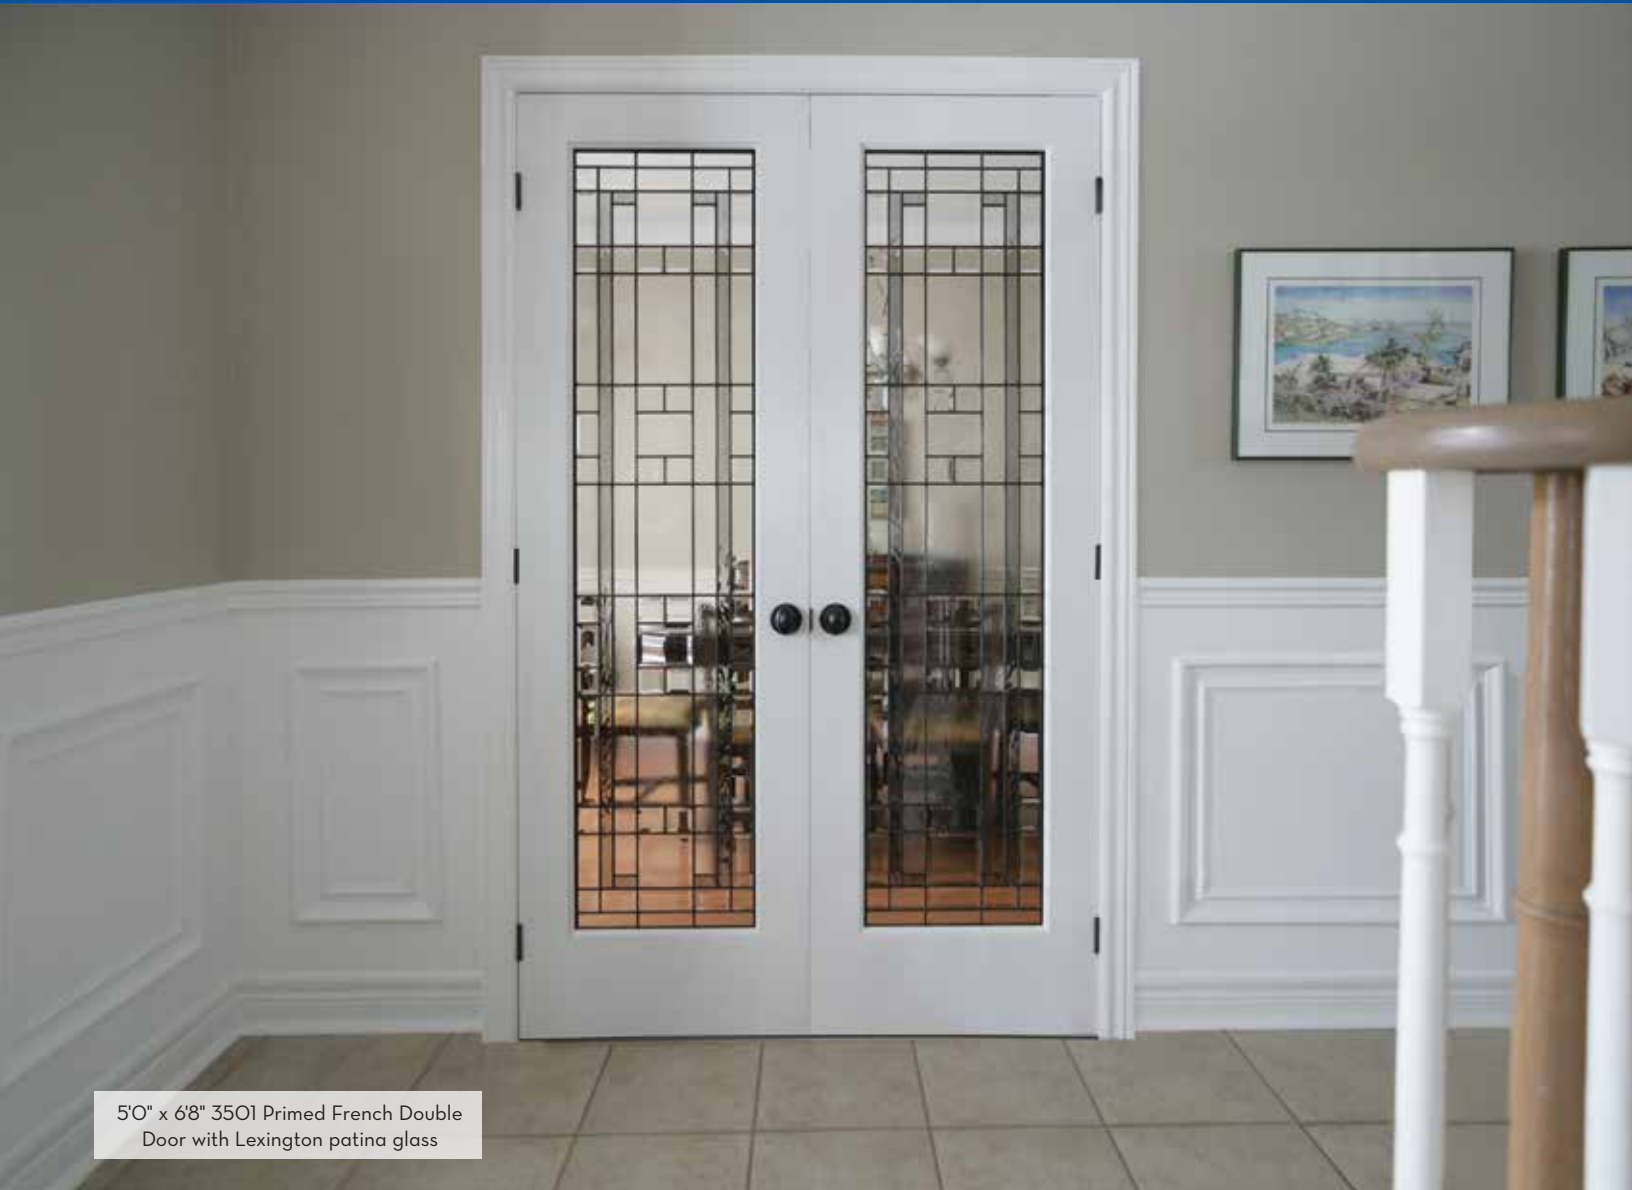

# QUICK SHIP DECORATIVE FRENCH DOORS | Lexington

5'0" x 6'8" 3501 Primed French Double Door with Lexington patina glass