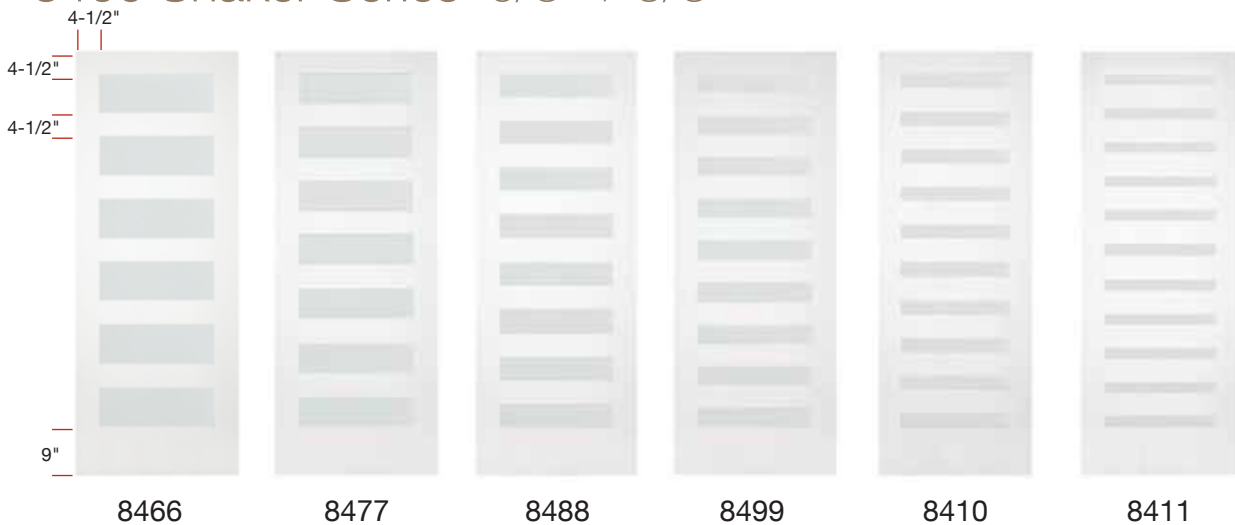

Sable  
PRIVACY 9

Screen Dot  
PRIVACY 9

Diffused White  
Laminate  
PRIVACY 10

8400 Shaker Series 6/8 1-3/8"

Our contemporary collection offers ultra modern styling with sleek lines. Available with seven different glass options.