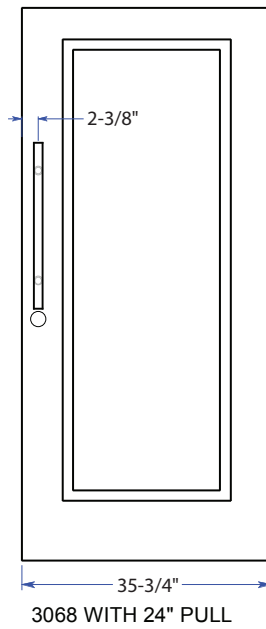

Standard Prep for 60" & 24" Contemporary Door Pulls

STANDARD

FLUSHED GLAZING