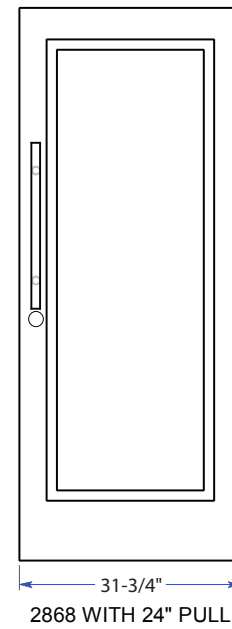

Standard Prep for 60" & 24" Contemporary Door Pulls

STANDARD

FLUSHED GLAZING