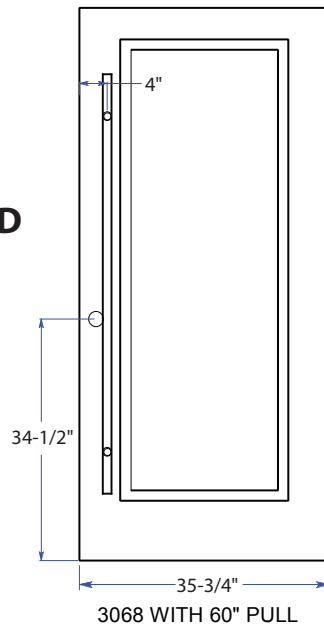

Standard Prep for 60" & 24" Contemporary Door Pulls

STANDARD

FLUSHED GLAZING