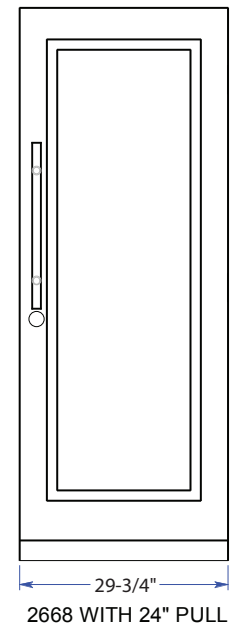

Standard Prep for 60" & 24" Contemporary Door Pulls

STANDARD

FLUSHED GLAZING